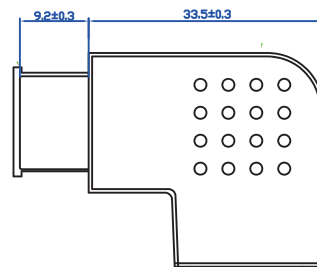

LogiLink®

HDMI Adapter

Female to Male with 90° Flate Angle

Art. No.: AH0008

LogiLink's HDMI adapter with a 90 degree flat angle features gold-plated contacts to ensure an optimum connection. The adapter supports the HDMI High Speed with Ethernet standard, is backwards compatible and therefore suitable for the image formats 480i, 480p, 720p, 1080i, 1080p, 1440p, 2160p.

Features:

- » Connector 1: HDMI 19-pin male
- » Connector 2: HDMI 19-pin female
- » Gold plated contacts; Adapter 90° flat angulated
- » Transmission of audio, video and ethernet data
- » Standard: HDMI High Speed with Ethernet
- » 480i, 480p, 720p, 1080i, 1080p, 1440p, 2160p
- » Max Data Transfer: Type A: 8.16 Gbit/s

Electrical Test:

1. 100% Open, Short & Mis-wire Test
2. Contact Resistance 2ohms max.
3. Insulation Resistance 5M ohm Min

Conn.1

Conn.2

Package Contents:

- » 1 x HDMI Adapter

Package Informations:

- » Packing Dimension: 8 x 8.5mm
- » Packing Weight: 0.02kg
- » Carton Dimension: 455 x 330 x 180mm
- » Carton Q'ty: 500pcs
- » Carton Weight: 10kg