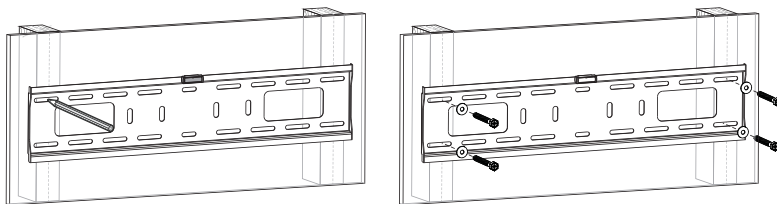

## Tilt TV Wall Mount for 37"- 70" TV

Art. No.: BP0018

Easy installation and compatible with VESA standard max. 600x400mm.

### Features:

- » Super strong mounting brackets: Solid-reinforced Cold Steel, durable product with maximum capacity of 50kg
- » 56mm Profile from wall and Tilt Capacity:  $-10^{\circ}\sim 5^{\circ}$
- » Compatible with VESA 200x200mm, 400x200mm, 300x300mm, 400x400mm, 600x400mm
- » Easy to install
- » Fit for 37-70 inch LED LCD plasma TV, PC Monitor screens

Install the wall plate to the wall

Install the wall mount to back of the TV

Apply the TV with wall mount to the wall plate

RoHS  
compliant

\* The specifications and pictures are subject to change without notice.  
\* All trade names referenced are the registered trademark of their respective owners.