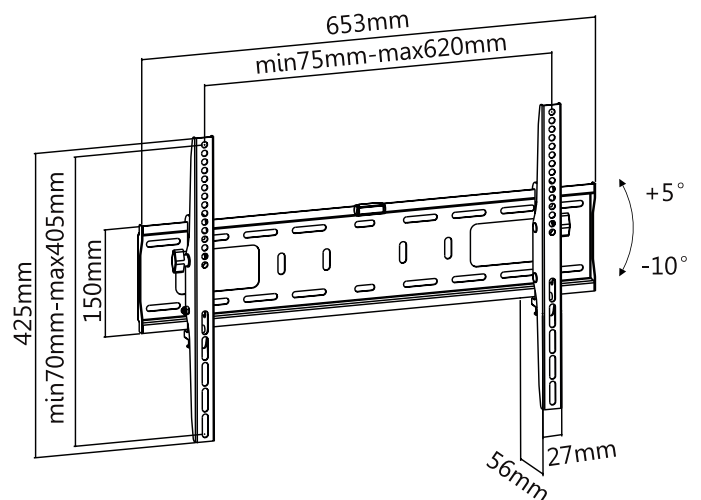

## Tilt TV Wall Mount for 37"- 70" TV

Art. No.: BP0018

Easy installation and compatible with VESA standard max. 600x400mm.

### Features:

- » Super strong mounting brackets: Solid-reinforced Cold Steel, durable product with maximum capacity of 50kg
- » 56mm Profile from wall and Tilt Capacity:  $-10^{\circ}\sim 5^{\circ}$
- » Compatible with VESA 200x200mm, 400x200mm, 300x300mm, 400x400mm, 600x400mm
- » Easy to install
- » Fit for 37-70 inch LED LCD plasma TV, PC Monitor screens

Install the wall plate to the wall

Install the wall mount to back of the TV

Apply the TV with wall mount to the wall plate

RoHS  
compliant

\* The specifications and pictures are subject to change without notice.  
\* All trade names referenced are the registered trademark of their respective owners.

### Specification:

Screen Size	37"-70"
Rated Load	50kg/110lbs
VESA	200x200, 400x200, 300x300, 400x400, 600x400
Tilt	-10°~5°
Distance to the wall	56mm
Product Size	653 x 425 x 56mm