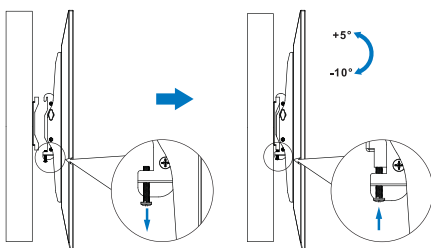

## Tilt TV Wall Mount for 37"- 70" TV

Art. No.: BP0018

Easy installation and compatible with VESA standard max. 600x400mm.

### Features:

- » Super strong mounting brackets: Solid-reinforced Cold Steel, durable product with maximum capacity of 50kg
- » 56mm Profile from wall and Tilt Capacity:  $-10^{\circ}\sim 5^{\circ}$
- » Compatible with VESA 200x200mm, 400x200mm, 300x300mm, 400x400mm, 600x400mm
- » Easy to install
- » Fit for 37-70 inch LED LCD plasma TV, PC Monitor screens

Install the wall plate to the wall

Install the wall mount to back of the TV

Apply the TV with wall mount to the wall plate

RoHS  
compliant

\* The specifications and pictures are subject to change without notice.  
\* All trade names referenced are the registered trademark of their respective owners.