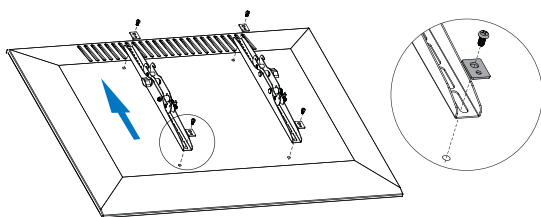

## Tilt TV Wall Mount for 37"- 70" TV

Art. No.: BP0018

Easy installation and compatible with VESA standard max. 600x400mm.

### Features:

- » Super strong mounting brackets: Solid-reinforced Cold Steel, durable product with maximum capacity of 50kg
- » 56mm Profile from wall and Tilt Capacity:  $-10^{\circ}\sim 5^{\circ}$
- » Compatible with VESA 200x200mm, 400x200mm, 300x300mm, 400x400mm, 600x400mm
- » Easy to install
- » Fit for 37-70 inch LED LCD plasma TV, PC Monitor screens

Install the wall plate to the wall

Install the wall mount to back of the TV

Apply the TV with wall mount to the wall plate

RoHS  
compliant

\* The specifications and pictures are subject to change without notice.  
\* All trade names referenced are the registered trademark of their respective owners.

### Specification:

Screen Size	37"-70"
Rated Load	50kg/110lbs
VESA	200x200, 400x200, 300x300, 400x400, 600x400
Tilt	-10°~5°
Distance to the wall	56mm
Product Size	653 x 425 x 56mm