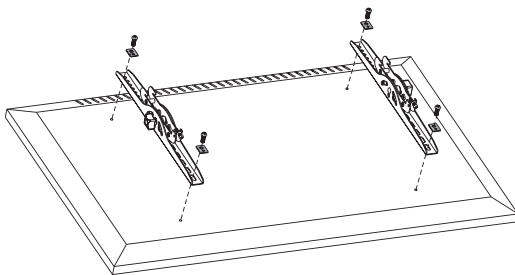

Best
Connectivity

LogiLink®

Economy Display Cart for 37"-70" TV

Art. No.: BP0026

Installing the Universal Plate

Installing the DVD/AV Components Shelf

Installing the Adapter Brackets

Adjustment

Best Connectivity

LogiLink®

Economy Display Cart for 37"-70" TV

Art. No.: BP0026

Specification:

Screen Size	37"-70"
Rated Load	40kg/88lbs
VESA	200x200, 400x200, 300x300, 400x400, 600x400
Tilt	10°~ -10°
Product Size	700 x 700 x 1715mm

Package Contents:

- » 1 x Economy Display Cart
- » 1 x Screw Package
- » 1 x User Manual

Package Informations:

- » Packing Dimension: 1036 x 485 x 80mm
- » Packing Weight: 16.1kg
- » Carton Dimension: 1036 x 485 x 80mm
- » Carton Q'ty: 1pcs
- » Carton Weight: 16.1kg