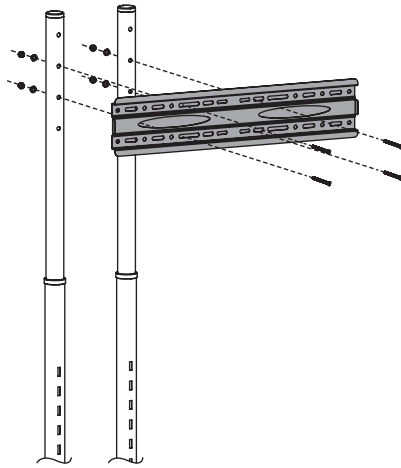

LogiLink®

Economy Display Cart for 37"-70" TV

Art. No.: BP0026

Easy installation and compatible with VESA standard max. 600x400mm.

Features:

- » Super strong mounting brackets: Solid-reinforced Cold Steel, durable product with maximum capacity of 40kg
- » Compatible with VESA 200x200mm, 400x200mm, 300x300mm, 400x400mm, 600x400mm
- » Including DVD Rack, Adjustable TV/DVD height, Tilt capacity: 10°~-10°
- » Cable clips included keep cables organized
- » Fit for 37-70 inch LED LCD plasma TV, PC Monitor screens

Best
Connectivity

LogiLink®

Economy Display Cart for 37"-70" TV

Art. No.: BP0026

Installing the Universal Plate

Installing the DVD/AV Components Shelf

Installing the Adapter Brackets

Adjustment