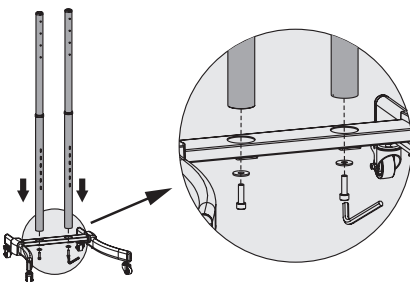

BP0026

4 052792 042733

Made in China

RoHS
compliant

* The specifications and pictures are subject to change without notice.
* All trade names referenced are the registered namework of their respective owners.

Best
Connectivity