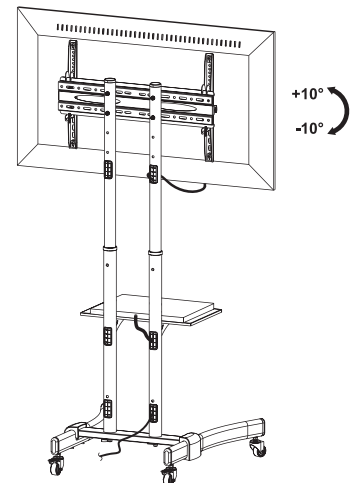

LogiLink®

Economy Display Cart for 37"-70" TV

Art. No.: BP0026

Easy installation and compatible with VESA standard max. 600x400mm.

Features:

- » Super strong mounting brackets: Solid-reinforced Cold Steel, durable product with maximum capacity of 40kg
- » Compatible with VESA 200x200mm, 400x200mm, 300x300mm, 400x400mm, 600x400mm
- » Including DVD Rack, Adjustable TV/DVD height, Tilt capacity: 10°~-10°
- » Cable clips included keep cables organized
- » Fit for 37-70 inch LED LCD plasma TV, PC Monitor screens

Best
Connectivity

LogiLink®

Economy Display Cart for 37"-70" TV

Art. No.: BP0026

Installing the Universal Plate

Installing the DVD/AV Components Shelf

Installing the Adapter Brackets

Adjustment

Best Connectivity

LogiLink®

Economy Display Cart for 37"-70" TV

Art. No.: BP0026

Specification:

Screen Size	37"-70"
Rated Load	40kg/88lbs
VESA	200x200, 400x200, 300x300, 400x400, 600x400
Tilt	10°~ -10°
Product Size	700 x 700 x 1715mm

Package Contents:

- » 1 x Economy Display Cart
- » 1 x Screw Package
- » 1 x User Manual

Package Informations:

- » Packing Dimension: 1036 x 485 x 80mm
- » Packing Weight: 16.1kg
- » Carton Dimension: 1036 x 485 x 80mm
- » Carton Q'ty: 1pcs
- » Carton Weight: 16.1kg