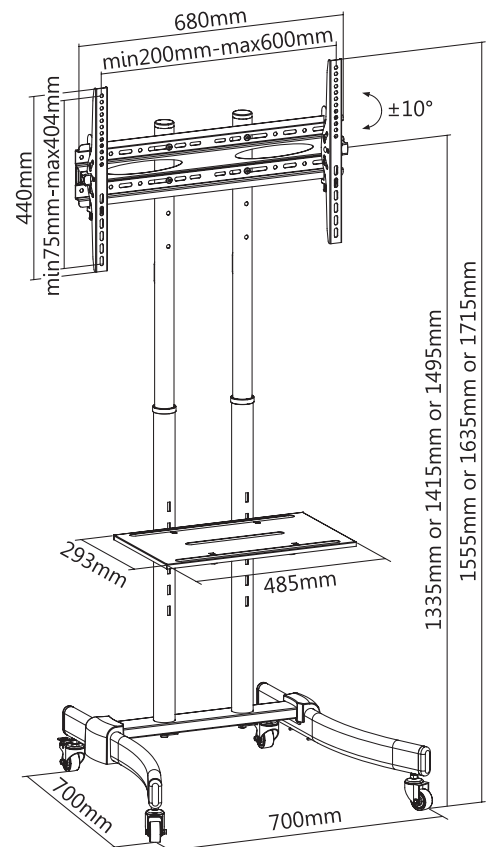

BP0026

4 052792 042733

Made in China

RoHS
compliant

* The specifications and pictures are subject to change without notice.
* All trade names referenced are the registered namework of their respective owners.

Best
Connectivity