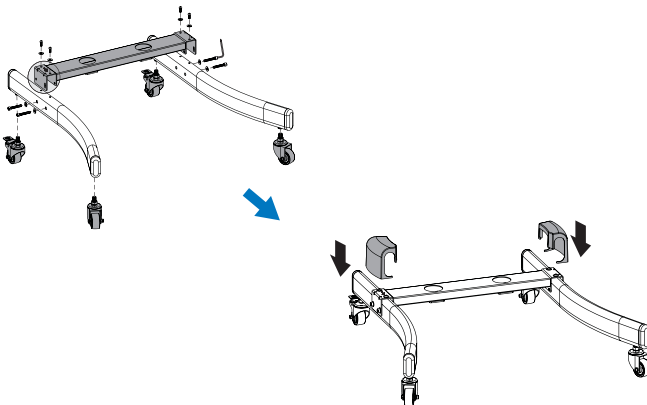

Assembling the Base

Installing the Columns