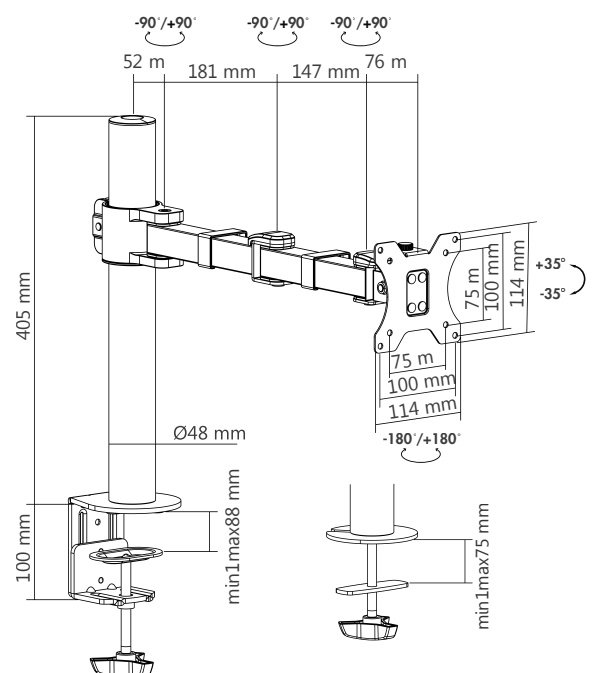

### Features:

- » Steel construction providing a sleek and elegant look, with maximum weight capacity of 12 kg
- » Height adjustable up to 405 mm, with 380 mm arm extension, Tilt capacity:  $-35^{\circ}/+35^{\circ}$ , Swivel capacity:  $-90^{\circ}/+90^{\circ}$  and Rotation capacity:  $-180^{\circ}/+180^{\circ}$
- » Compatible with VESA 75x75 mm, 100x100 mm
- » Easy cable management keeps everything organized
- » Two Mounting Options: both desk clamp and grommet are included
- » Fit for 17–32" LCD Monitor

### Specification:

Screen Size	17–32"
Material	Steel
Rated Load	12 kg
VESA	75x75, 100x100
Tilt	-35°/+35°
Swivel	-90°/+90°
Rotation	-180°/+180°
Pole Height	405 mm
Arm Extension	380 mm
Clamp Thickness	Clamp:10–88 mm, Grommet:10–75 mm
Color	Black
Dimensions	114 x 514 x 556 mm

Fits  
17–32"  
Monitor

VESA  
Max.  
100x100 mm

Load  
12 KG

Arm  
Extend  
380 mm

Pole  
Height  
405 mm

ROTATION  
-180° / +180°

TILT  
-35° / +35°

SWIVEL  
-90° / +90°

### Package Information:

- » Packing Dimension: 445 x 215 x 125 mm
- » Packing Weight: 4,1 kg
- » Carton Dimension: 460 x 450 x 395 mm
- » Carton Q'ty: 6 pcs
- » Carton Weight: 26,1 kg

\*The specifications and pictures are subject to change without prior notice.  
\*All trade names referenced are the registered trademarks of their respective owners.