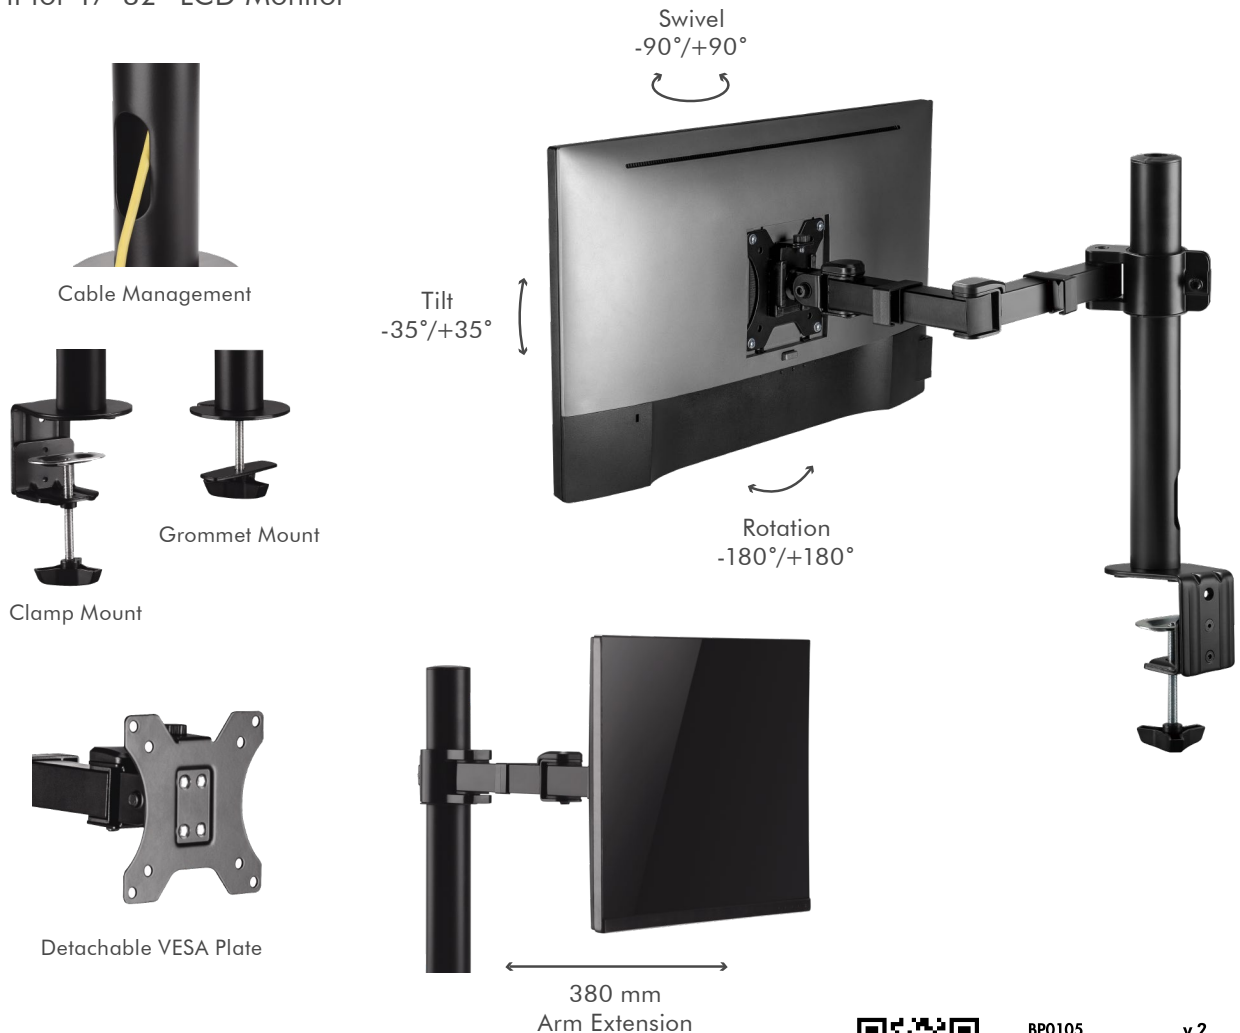

## Monitor Desk Mount with Adjustable Arm

For 17–32" Monitor

Art. No.: BP0105

The elegant monitor desk mount allows you to extend, tilt and swivel for the best viewing of your screen. Also include in-arm cable clip routes cables, keeping everything organized.

## Monitor Desk Mount with Adjustable Arm For 17–32" Monitor

Art. No.: BP0105

### Features:

- » Steel construction providing a sleek and elegant look, with maximum weight capacity of 12 kg
- » Height adjustable up to 405 mm, with 380 mm arm extension, Tilt capacity:  $-35^{\circ}/+35^{\circ}$ , Swivel capacity:  $-90^{\circ}/+90^{\circ}$  and Rotation capacity:  $-180^{\circ}/+180^{\circ}$
- » Compatible with VESA 75x75 mm, 100x100 mm
- » Easy cable management keeps everything organized
- » Two Mounting Options: both desk clamp and grommet are included
- » Fit for 17–32" LCD Monitor

### Specification:

Screen Size	17–32"
Material	Steel
Rated Load	12 kg
VESA	75x75, 100x100
Tilt	-35°/+35°
Swivel	-90°/+90°
Rotation	-180°/+180°
Pole Height	405 mm
Arm Extension	380 mm
Clamp Thickness	Clamp:10–88 mm, Grommet:10–75 mm
Color	Black
Dimensions	114 x 514 x 556 mm