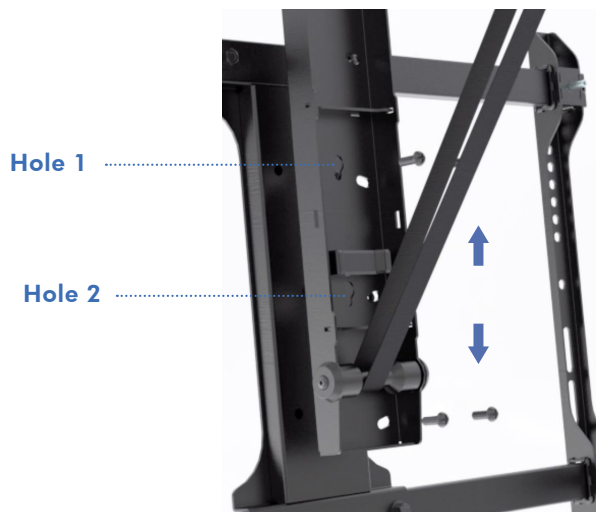

Tilt
-75°~0°

flat surface

angled surface

Wireless Remote Control

Control viewing angles & easily store your TV with a push of a button; remote control comes with programmable memory settings.

RoHS
compliant

LogiLink®

Electric Fold-Down TV Ceiling Mount with Remote

For 32"-70" Flat/Curved TV

Art. No.: BP0118

High-Strength Steel Construction with Stability Legs

For TVs up to 70" or a maximum load of 35 kg; legs provide added stability and safety during retraction.

Hole 1

Hole 2

Keyhole Design

Easily adjust for the desired height before mounting the TV.

*The distance between the top of TV and ceiling must be at least 25 mm.

Hang the TV with hole 1

Hang the TV with hole 2

For 32"-70" Flat/Curved TV

Art. No.: BP0118

Specifications:

Screen Size	32-70"
Material	Steel, Plastic
Rated Load	Up to 35 kg
VESA Compatible	200x100, 200x200, 200x400, 300x200, 300x300, 400x200, 400x300, 400x400, 600x400
Wall Clearance	108 mm
Tilt	-75°-0°
Screen Level	-2°-2°
Power Input	AC 100-240 V, 50/60 Hz
Power Output	DC 24 V, 1,5 A
Power Cable Length	1,5 m
Controller Type	Radio Frequency (RF) Remote
Color	Black
Dimensions	66x51,6x15,5 cm