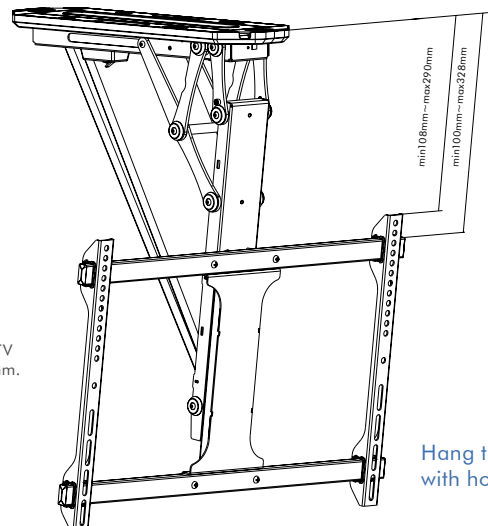

LogiLink®

Electric Fold-Down TV Ceiling Mount with Remote

For 32"-70" Flat/Curved TV

Art. No.: BP0118

High-Strength Steel Construction with Stability Legs

For TVs up to 70" or a maximum load of 35 kg; legs provide added stability and safety during retraction.

Hole 1

Hole 2

Keyhole Design

Easily adjust for the desired height before mounting the TV.

*The distance between the top of TV and ceiling must be at least 25 mm.

Hang the TV with hole 1

Hang the TV with hole 2

For 32"-70" Flat/Curved TV

Art. No.: BP0118

Specifications:

Screen Size	32-70"
Material	Steel, Plastic
Rated Load	Up to 35 kg
VESA Compatible	200x100, 200x200, 200x400, 300x200, 300x300, 400x200, 400x300, 400x400, 600x400
Wall Clearance	108 mm
Tilt	-75°-0°
Screen Level	-2°-2°
Power Input	AC 100-240 V, 50/60 Hz
Power Output	DC 24 V, 1,5 A
Power Cable Length	1,5 m
Controller Type	Radio Frequency (RF) Remote
Color	Black
Dimensions	66x51,6x15,5 cm