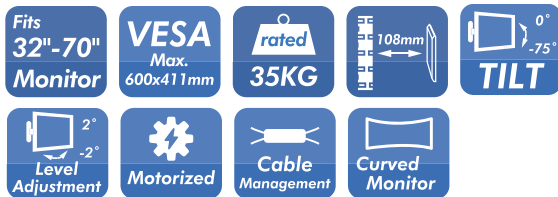

RoHS compliant

*The specifications and pictures are subject to change without prior notice.
*All trade names referenced are the registered trademarks of their respective owners.

Made in China

LogiLink®

Electric Fold-Down TV Ceiling Mount with Remote

For 32"-70" Flat/Curved TV

Art. No.: BP0118

Specifications:

Screen Size	32-70"
Material	Steel, Plastic
Rated Load	Up to 35 kg
VESA Compatible	200x100, 200x200, 200x400, 300x200, 300x300, 400x200, 400x300, 400x400, 600x400
Wall Clearance	108 mm
Tilt	-75°-0°
Screen Level	-2°-2°
Power Input	AC 100-240 V, 50/60 Hz
Power Output	DC 24 V, 1,5 A
Power Cable Length	1,5 m
Controller Type	Radio Frequency (RF) Remote
Color	Black
Dimensions	66x51,6x15,5 cm