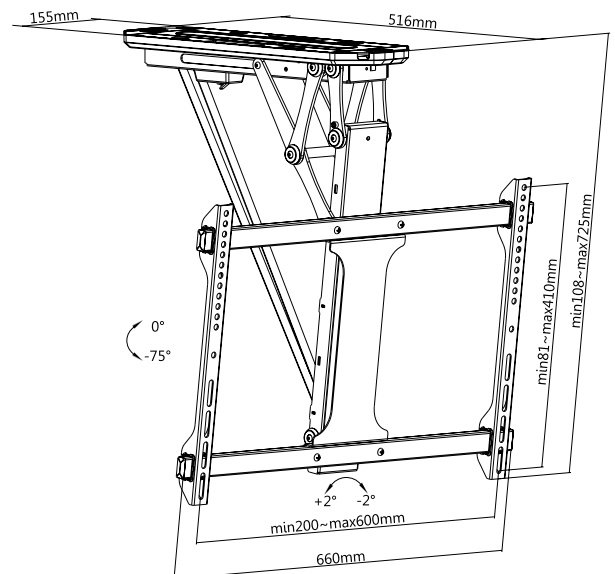

Hole 1

Hole 2

Keyhole Design

Easily adjust for the desired height before mounting the TV.

*The distance between the top of TV and ceiling must be at least 25 mm.

Hang the TV with hole 1

Hang the TV with hole 2

For 32"-70" Flat/Curved TV

Art. No.: BP0118

Specifications:

Screen Size	32-70"
Material	Steel, Plastic
Rated Load	Up to 35 kg
VESA Compatible	200x100, 200x200, 200x400, 300x200, 300x300, 400x200, 400x300, 400x400, 600x400
Wall Clearance	108 mm
Tilt	-75°-0°
Screen Level	-2°-2°
Power Input	AC 100-240 V, 50/60 Hz
Power Output	DC 24 V, 1,5 A
Power Cable Length	1,5 m
Controller Type	Radio Frequency (RF) Remote
Color	Black
Dimensions	66x51,6x15,5 cm

Package Contents:

- » 1x TV Ceiling Mount
- » 1x Remote Control
- » 1x Screw Package
- » 1x User Manual

Package Information:

- » Packing Dimension: 740x298x162 mm
- » Packing Weight: 10,36 kg
- » Carton Dimension: 760x318x345 mm
- » Carton Q'ty: 2 pcs
- » Carton Weight: 21,64kg