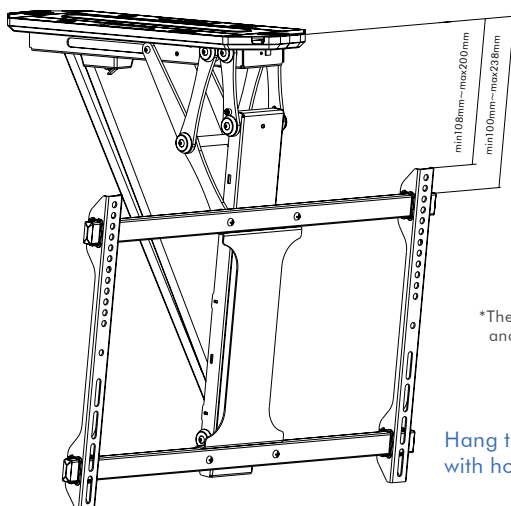

LogiLink®

Electric Fold-Down TV Ceiling Mount with Remote

For 32"-70" Flat/Curved TV

Art. No.: BP0118

High-Strength Steel Construction with Stability Legs

For TVs up to 70" or a maximum load of 35 kg; legs provide added stability and safety during retraction.

Hole 1

Hole 2

Keyhole Design

Easily adjust for the desired height before mounting the TV.

*The distance between the top of TV and ceiling must be at least 25 mm.

Hang the TV with hole 1

Hang the TV with hole 2

For 32"-70" Flat/Curved TV

Art. No.: BP0118

Specifications:

Screen Size	32-70"
Material	Steel, Plastic
Rated Load	Up to 35 kg
VESA Compatible	200x100, 200x200, 200x400, 300x200, 300x300, 400x200, 400x300, 400x400, 600x400
Wall Clearance	108 mm
Tilt	-75°-0°
Screen Level	-2°-2°
Power Input	AC 100-240 V, 50/60 Hz
Power Output	DC 24 V, 1,5 A
Power Cable Length	1,5 m
Controller Type	Radio Frequency (RF) Remote
Color	Black
Dimensions	66x51,6x15,5 cm