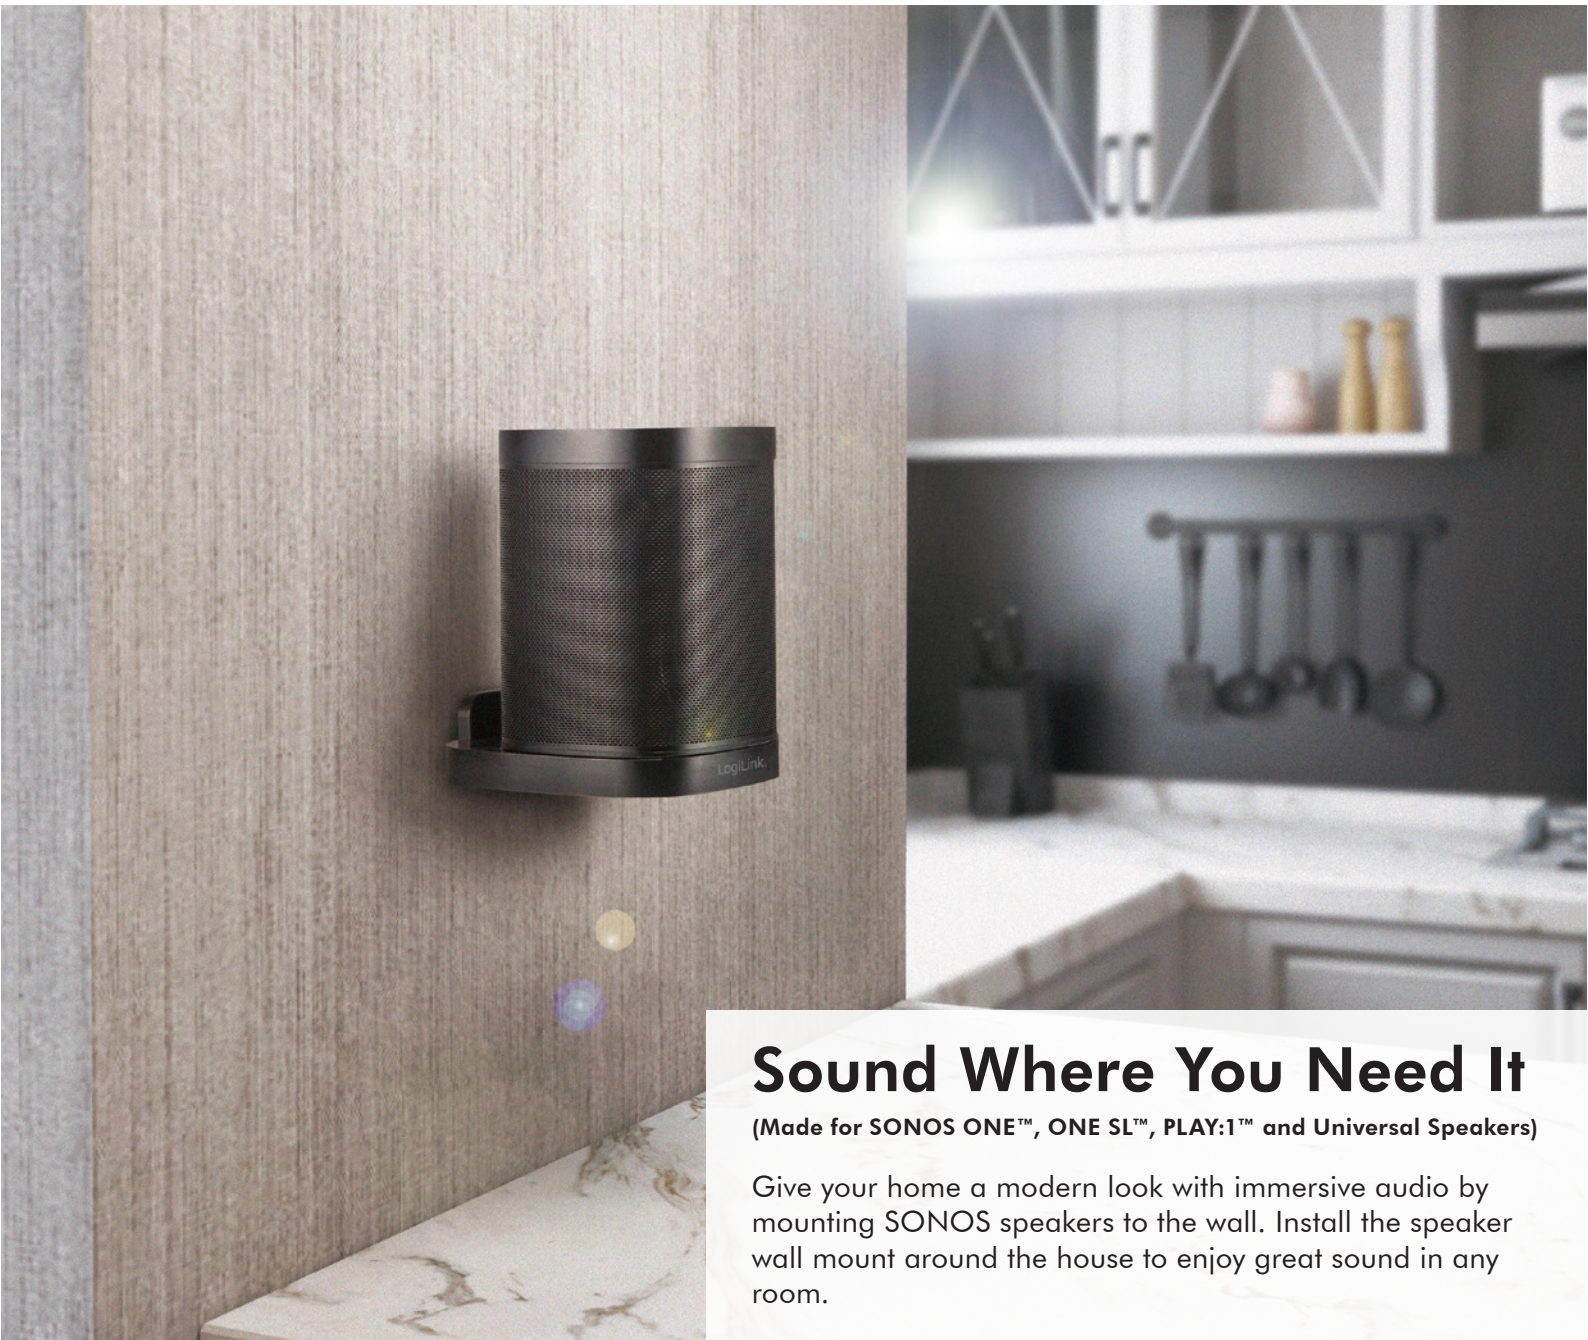

LogiLink®

Speaker Wall Mount

For SONOS ONE™, ONE SL™, PLAY:1™ and Universal Speakers

Art. No.: BP0139

Sound Where You Need It

(Made for SONOS ONE™, ONE SL™, PLAY:1™ and Universal Speakers)

Give your home a modern look with immersive audio by mounting SONOS speakers to the wall. Install the speaker wall mount around the house to enjoy great sound in any room.

*The specifications and pictures are subject to change without prior notice.
*All trade names referenced are the registered trademarks of their respective owners.

Easy Installation

Quickly and securely mount your speaker on the wall for the ultimate listening experience.

Sleek Modern Design

The simple, slim design of the mount makes for organized cable management, keeping your wall looking clutter-free.

Durable Construction (7kg Capacity)

Heavy duty steel construction provides load capacity that easily holds. Feel confident that they will be safe and secure.

Detachable Mounting Posts

Detachable mounting post design allows for a variety of speaker installations. Enjoy your audio experience without limitation.

SONOS speakers with mounting posts

Universal speakers without mounting posts