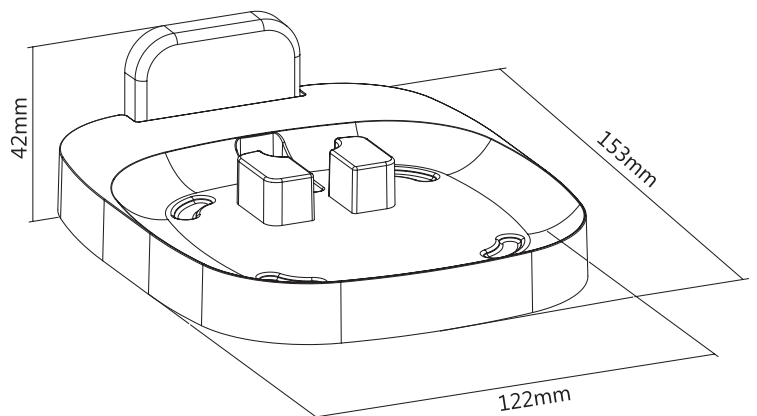

Art. No.: BP0139

Specification:

Compatible Devices	Sonos One, Sonos One SL, Sonos Play:1 and universal speakers
Weight Capacity	7kg
Bubble Level	Hook-on bubble level
Materials	ABS, Steel
Color	Black
Dimensions	12.2 x 15.3 x 4.2cm

Package Contents:

- » 1 x Speaker Wall Mount
- » 1 x Screw Package
- » 1 x User Manual

Package Information:

- » Packing Dimension: mm
- » Packing Weight: kg
- » Carton Dimension: mm
- » Carton Q'ty: pcs
- » Carton Weight: kg