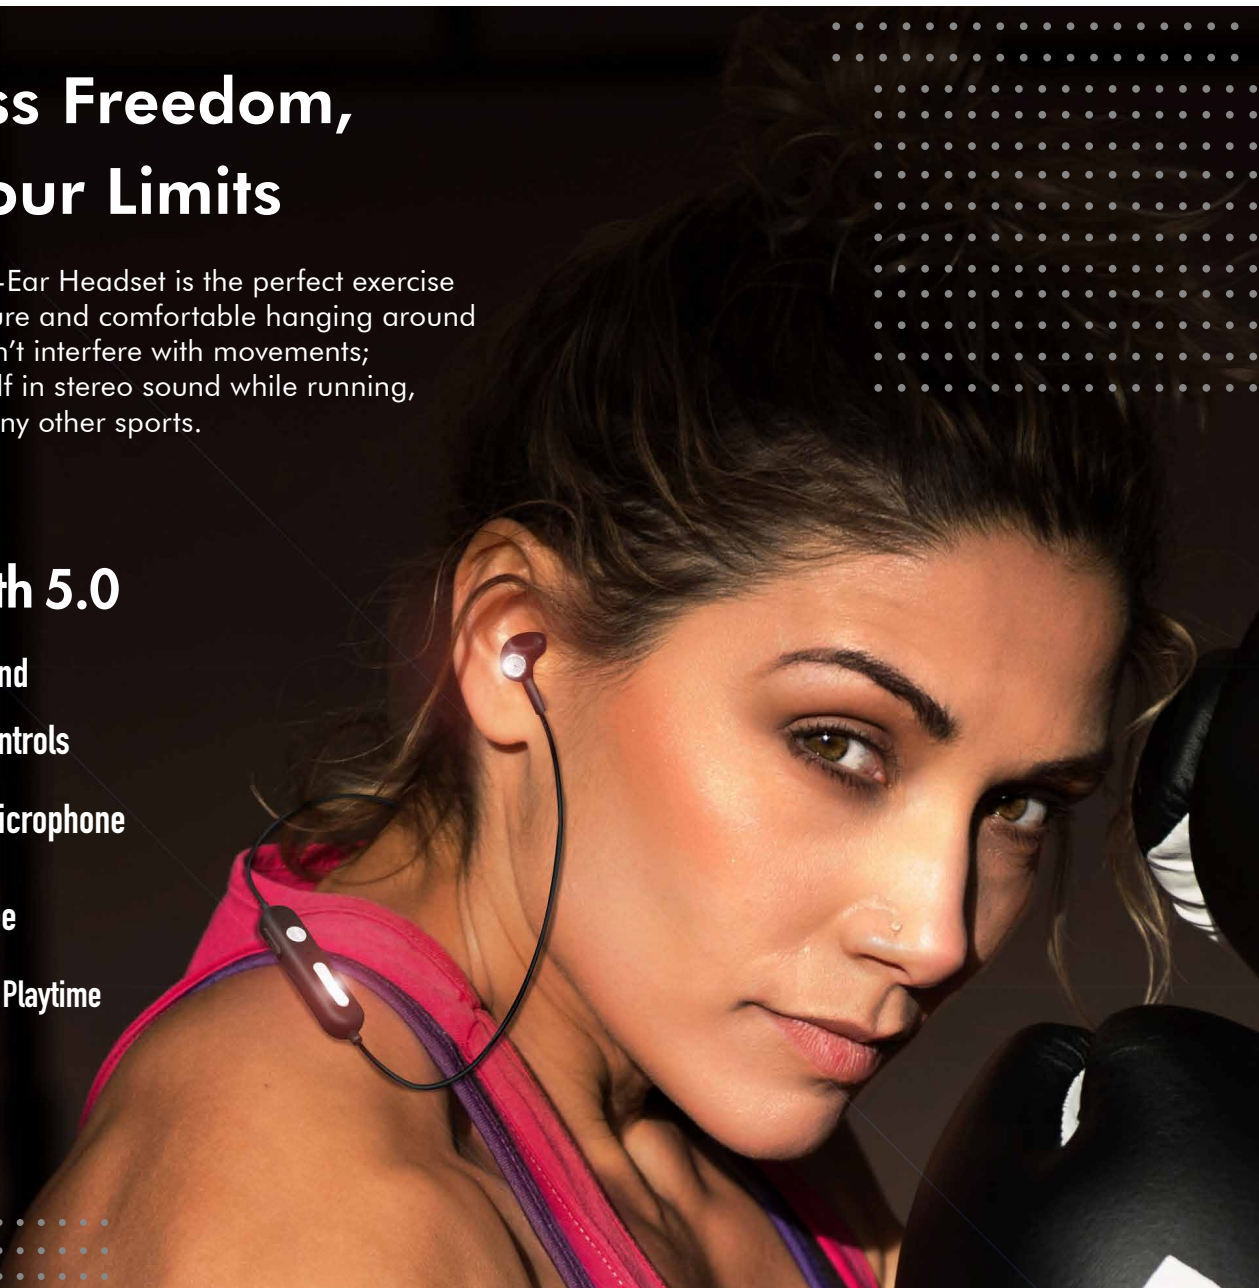

LogiLink®

Bluetooth In-Ear Headset

Art. No.: BT0056

Wireless Freedom, Push Your Limits

This Bluetooth In-Ear Headset is the perfect exercise companion. Secure and comfortable hanging around the neck, it doesn't interfere with movements; immerses yourself in stereo sound while running, climbing and many other sports.

Bluetooth 5.0

-  Clean Sound
-  In-line Controls
-  Built-in Microphone
-  Hands-free
-  Up to 7 Hrs Playtime

*The specifications and pictures are subject to change without prior notice.
*All trade names referenced are the registered trademarks of their respective owners.

Non-Stop Entertainment

Behind-the-neck design allows for easy use of in-line controls while resting comfortably around your neck.

Simple One-Touch Calls and Music Playback

The in-line controls on the headset cable allow you to adjust the volume, answer and end calls, or skip tracks on your music player or smartphone.