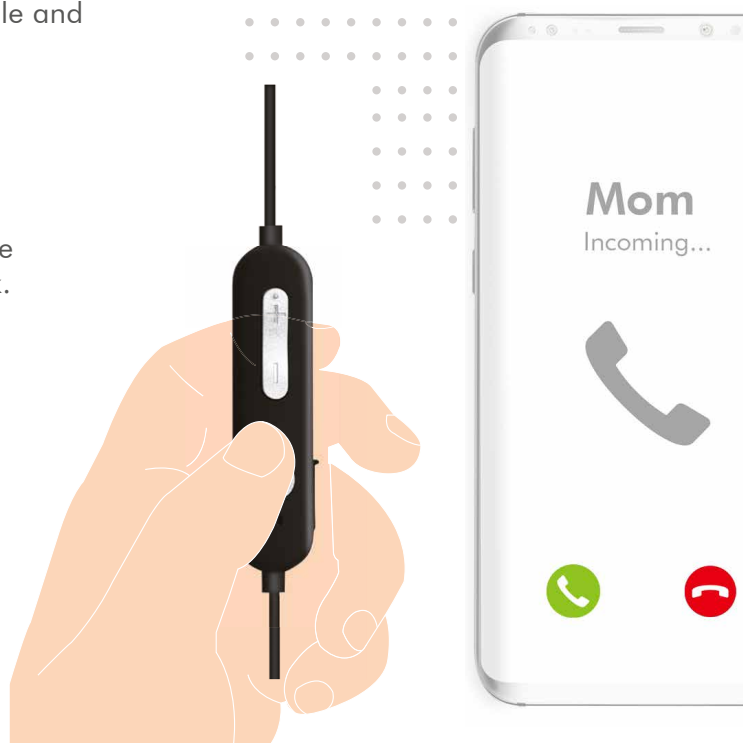

LogiLink®

Bluetooth In-Ear Headset

Art. No.: BT0056

Wireless Freedom, Push Your Limits

This Bluetooth In-Ear Headset is the perfect exercise companion. Secure and comfortable hanging around the neck, it doesn't interfere with movements; immerses yourself in stereo sound while running, climbing and many other sports.

BT0056

4 052792 062571

Made in China

Go Wireless with Bluetooth 5.0

Connect your device wirelessly with Bluetooth 5.0 for faster pairing without dropping the signal; provides a stable and seamless listening experience.

Non-Stop Entertainment

Behind-the-neck design allows for easy use of in-line controls while resting comfortably around your neck.

Simple One-Touch Calls and Music Playback

The in-line controls on the headset cable allow you to adjust the volume, answer and end calls, or skip tracks on your music player or smartphone.

Press the button for two seconds and you will get instant access to Siri or Google Assistant. Easily perform tasks on commands.

Fit Your Lifestyle

Ergonomic and sleek design; whether playing in your ears or hanging around your neck, it is stable and comfortable for all day long.