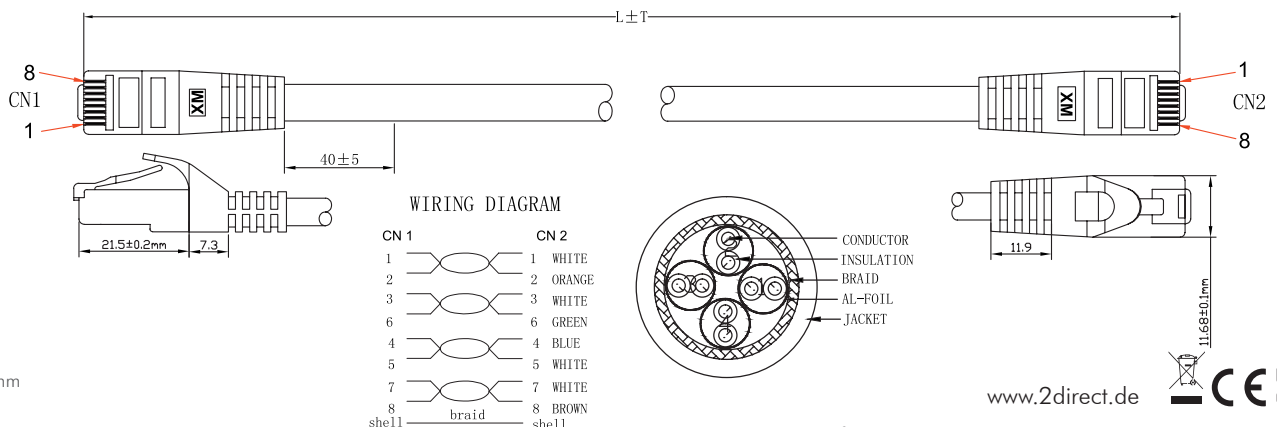

Cat.6A ISO11801 Channel Class EA

EN50173 & ANSI/TIA 568C.2

4x2xAWG26/7 bare copper wire

Low smoke (IEC 61034)

Halogen free (IEC 60754-2)

Flame retardant (IEC 60332-1-2)

Operating temperature: -20°C–75°C

Technical Drawing

*The specifications and pictures are subject to change without prior notice.
*All trade names referenced are the registered trademarks of their respective owners.

Art-No.	Cable Length	Color	EAN Code
C6A011S	0.25 m	White	4052792055634
C6A021S	0.5 m	White	4052792055641
C6A031S	1 m	White	4052792055658
C6A041S	1.5 m	White	4052792055656
C6A051S	2 m	White	4052792055672
C6A061S	3 m	White	4052792055689
C6A071S	5 m	White	4052792055696
C6A081S	7.5 m	White	4052792055702
C6A091S	10 m	White	4052792055719
C6A101S	15 m	White	4052792055726
C6A111S	20 m	White	4052792055733
C6A121S	30 m	White	4052792055740
C6A141S	50 m	White	4052792055757

Art-No.	Cable Length	Color	EAN Code
C6A012S	0.25 m	Grey	4052792055764
C6A022S	0.5 m	Grey	4052792055771
C6A032S	1 m	Grey	4052792055788
C6A042S	1.5 m	Grey	4052792055795
C6A052S	2 m	Grey	4052792055801
C6A062S	3 m	Grey	4052792055818
C6A072S	5 m	Grey	4052792055825
C6A082S	7.5 m	Grey	4052792055832
C6A092S	10 m	Grey	4052792055849
C6A102S	15 m	Grey	4052792055856
C6A112S	20 m	Grey	4052792055863
C6A122S	30 m	Grey	4052792055870
C6A142S	50 m	Grey	4052792055887