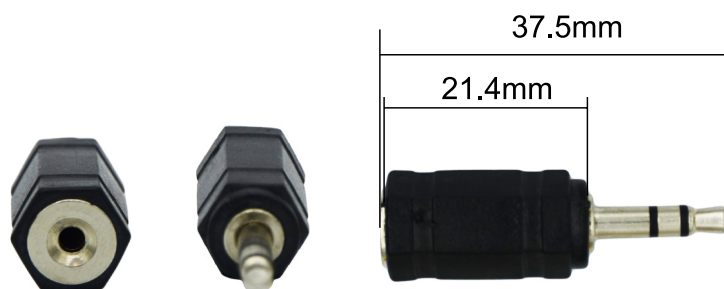

Audio Adapter

Part no.: CA1102

Technical Features

Stereo Audio Adapter

3.5 mm male to 2.5 mm female

3-pin assignment

Plug & Play

Color: Black

Technical Drawings

CA1102

4 052792 040463

Made in China

www.logilink.com

RoHS
compliant

* The specifications and pictures are subject to change without notice.
*All trade names referenced are the registered namework of their respective owners.