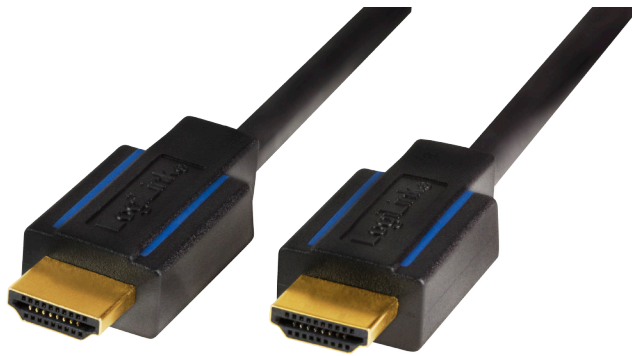

## Premium HDMI Cable for Ultra HD

Art. No.: CHB004  
CHB005  
CHB006  
CHB007

Premium HDMI Cable for Ultra HD support HDMI 2.0 specification such as 3D, 4K Ultra HD, and audio return channel.

### Premium HDMI Cable Specification:

- » Connector 1: HDMI type A, plug
- » Connector 2: HDMI type A, plug
- » Bandwith up to 18Gbps
- » Supports Ultra HD 4K resolution up to 3840 x 2160@50/60Hz
- » Supports for the wide angle theatrical 21:9 video aspect ratio
- » Supports High Dynamic Range (HDR)
- » Supports 48-Bit deep color, 4:4:4 Chroma, HDCP 2.2 compliant
- » Up to 32 audio channels and up to 1536kHz audio sample frequency
- » Simultaneous delivery of multi-stream audio to multiple users (Up to 4)
- » Simultaneous delivery of dual video streams to multiple users on the same screen
- » Gold-plated connector
- » Color: black

Part-No.	Cable Length	AWG	EAN Code
CHB004	1,8m	28	4052792041101
CHB005	3m	28	4052792041118
CHB006	5m	28	4052792041125
CHB007	7,5m	26	4052792041132

\* The specifications and pictures are subject to change without notice.  
\*All trade names referenced are the registered namework of their respective owners.

## Premium HDMI Cable for Ultra HD

Art. No.: CHB004  
CHB005  
CHB006  
CHB007

**4K**  
ULTRA HD

**18**  
Gbps

**21:9**  
Video  
Aspect Ratio

**Gold**  
Plated  
Contact

**Full HD**  
1080p