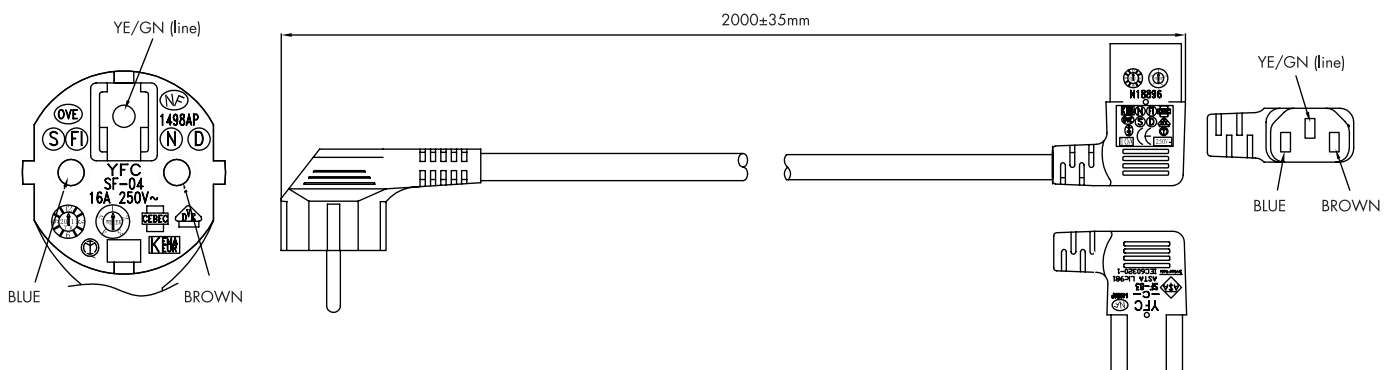

LogiLink®

Power Cable

Safety Plug to IEC C13 Female, angled

Art. No.: CP103

Durable cable designed to power your computer, server or PDU equipments from a grounded power outlet. Make your work environment more flexible and efficient in different cable sizes.

Features:

- » Safety plug (CEE 7/7) 90° to IEC 60320-C13 female 90°
- » Cable Type: H05VV-F3G 3x 0.75 mm²
- » Suitable for 230 V, 10 A, 2300 W
- » VDE approved
- » With double protective contact
- » Length: 2 m
- » Color: Black

Technical Drawing:

Package Content:

- » 1 x Power Cable

Package Information:

- » Packing Dimension: 180 x 60 x 60 mm
- » Packing Weight: 0.201 kg
- » Carton Dimension: 546 x 355 x 197 mm
- » Carton Q'ty: 85 pcs
- » Carton Weight: 18.18 kg