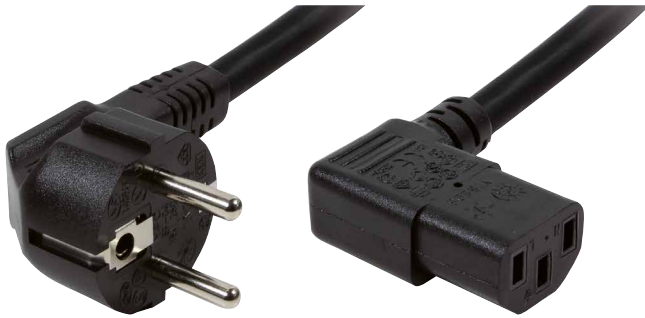

LogiLink®

Power Cable

Safety Plug to IEC C13 Female, angled

Art. No.: CP103

Durable cable designed to power your computer, server or PDU equipments from a grounded power outlet. Make your work environment more flexible and efficient in different cable sizes.

Features:

- » Safety plug (CEE 7/7) 90° to IEC 60320-C13 female 90°
- » Cable Type: H05VV-F3G 3x 0.75 mm²
- » Suitable for 230 V, 10 A, 2300 W
- » VDE approved
- » With double protective contact
- » Length: 2 m
- » Color: Black

Technical Drawing:

Package Content:

- » 1 x Power Cable

Package Information:

- » Packing Dimension: 180 x 60 x 60 mm
- » Packing Weight: 0.201 kg
- » Carton Dimension: 546 x 355 x 197 mm
- » Carton Q'ty: 85 pcs
- » Carton Weight: 18.18 kg