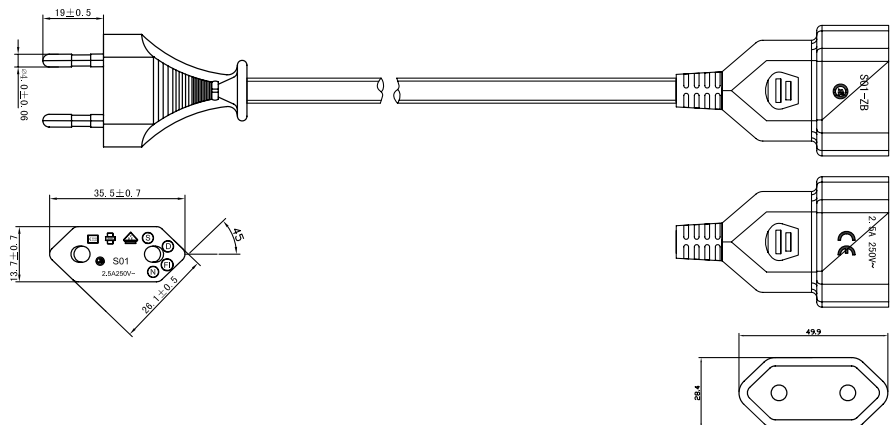

## Power Extension Cable Euro Plug to Euro Socket

Art. No.: CP125  
CP126  
CP127

This extension cable is perfect for a flexible power connection for indoor areas.

### Features:

- » Euro extension: Euro CEE 7/16 plug to Euro socket/coupling
- » Simply extend your existing power/power cable
- » Cable type: H03VVH2-F, 2x 0.75 mm<sup>2</sup>
- » Flat cable extension for connecting devices with max. 2.5 A
- » Color: White

Art-No.	Length	EAN Code
CP125	1 m	4052792039689
CP126	2 m	4052792039696
CP127	3 m	4052792039702

### Technical Drawing: