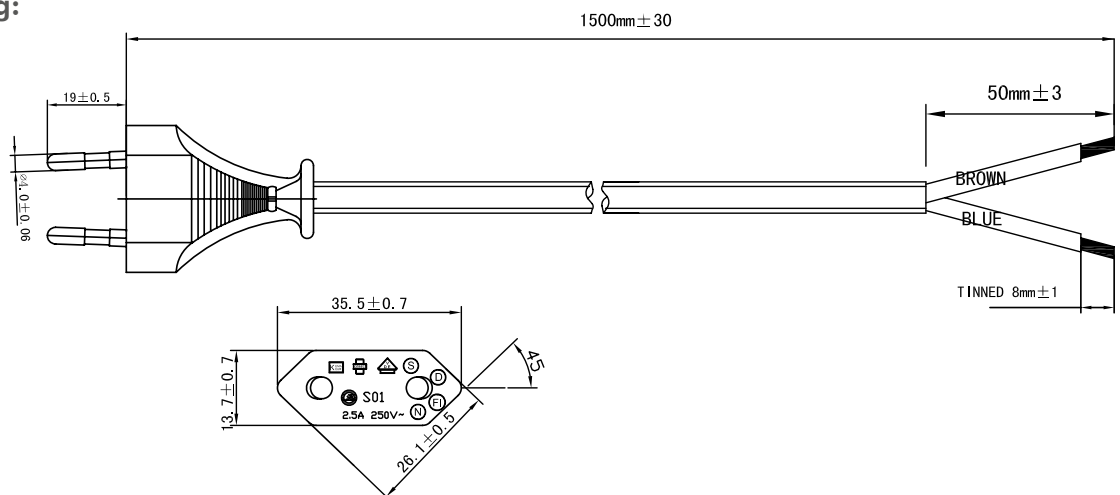

LogiLink®

Power Cable

Euro Plug to Open End

Art. No.: CP137
CP138

With the power cable from LogiLink, you can easily replace a defective cable of your end devices such as irons, electric kettles without having to throw the device away.

Features:

- » Euro CEE 7/16 plug to open end
- » Cable type: H03VVH2-F, 2x 0.75 mm²
- » Suitable for 230 V, 2.5 A, 575 W
- » Cable length: 1.5 m

Art-No.	Color	EAN Code
CP137	Black	4052792039801
CP138	White	4052792039818

Technical Drawing:

Package Content:

- » 1x Power Cable

Package Information:

- » Packing Dimension: 200 x 300 x 13 mm
- » Packing Weight: 0.09 kg
- » Carton Dimension: 415 x 270 x 260 mm
- » Carton Q'ty: 100 pcs
- » Carton Weight: 10 kg