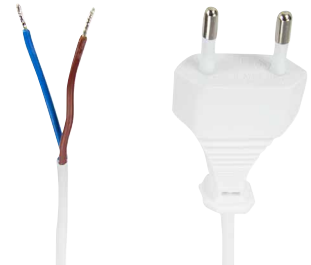

LogiLink®

Power Cable

Euro Plug to Open End

Art. No.: CP137
CP138

With the power cable from LogiLink, you can easily replace a defective cable of your end devices such as irons, electric kettles without having to throw the device away.

Features:

- » Euro CEE 7/16 plug to open end
- » Cable type: H03VVH2-F, 2x 0.75 mm²
- » Suitable for 230 V, 2.5 A, 575 W
- » Cable length: 1.5 m

Art-No.	Color	EAN Code
CP137	Black	4052792039801
CP138	White	4052792039818

Technical Drawing:

Package Content:

- » 1x Power Cable

Package Information:

- » Packing Dimension: 200 x 300 x 13 mm
- » Packing Weight: 0.09 kg
- » Carton Dimension: 415 x 270 x 260 mm
- » Carton Q'ty: 100 pcs
- » Carton Weight: 10 kg