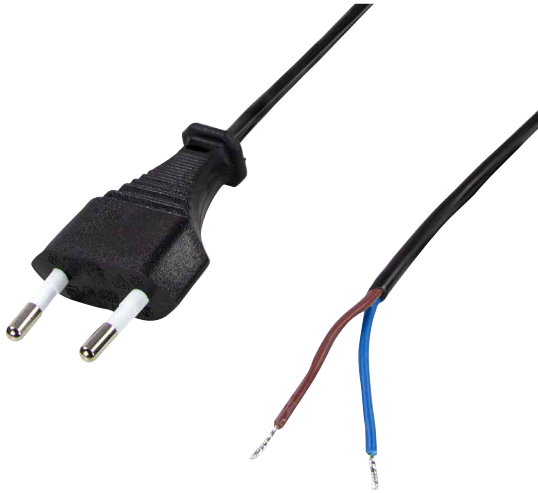

LogiLink®

Power Cable

Euro Plug to Open End

Art. No.: CP137
CP138

With the power cable from LogiLink, you can easily replace a defective cable of your end devices such as irons, electric kettles without having to throw the device away.

Features:

- » Euro CEE 7/16 plug to open end
- » Cable type: H03VVH2-F, 2x 0.75 mm²
- » Suitable for 230 V, 2.5 A, 575 W
- » Cable length: 1.5 m

Art-No.	Color	EAN Code
CP137	Black	4052792039801
CP138	White	4052792039818

Technical Drawing:

Package Content:

- » 1x Power Cable

Package Information:

- » Packing Dimension: 200 x 300 x 13 mm
- » Packing Weight: 0.09 kg
- » Carton Dimension: 415 x 270 x 260 mm
- » Carton Q'ty: 100 pcs
- » Carton Weight: 10 kg