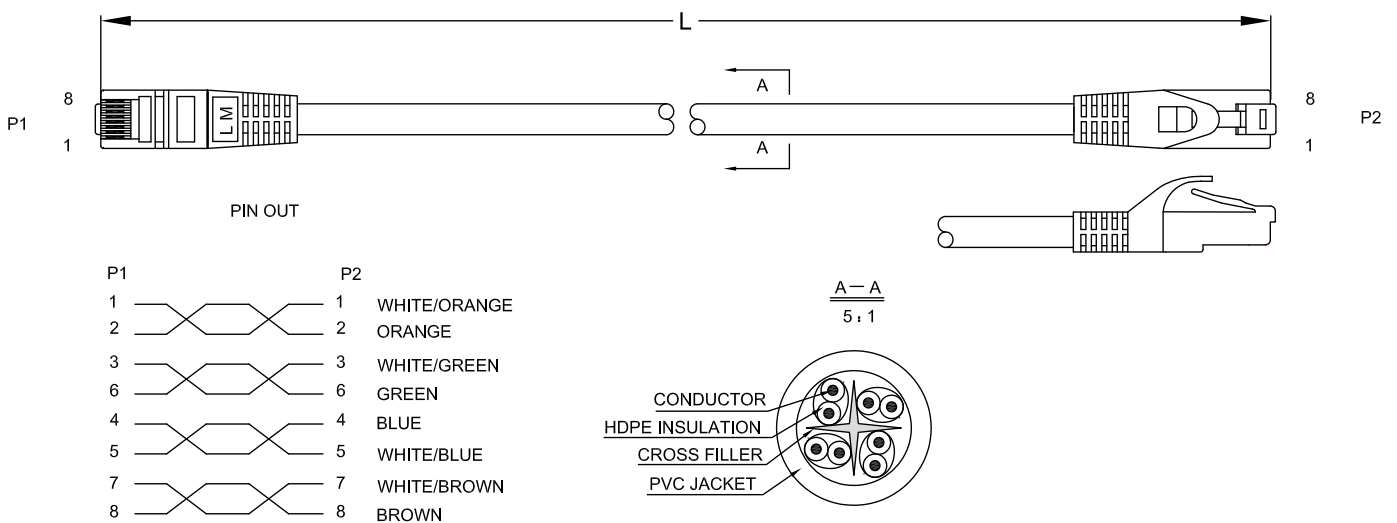

U/UTP Patch Cable Cat.6A 10GE for Home/Office, EconLine

Technical Features

RJ45 Patch Cable 6A

2 x RJ45 Cat.6 plug

TIA/EIA 568B code

U/UTP 26AWG CCA

PVC jacket, OD: 5mm

Technical Drawings

www.logilink.de

RoHS
compliant

Made in China

* The specifications and pictures are subject to change without notice.
*All trade names referenced are the registered namework of their respective owners.

| Length | White | EAN Code |
|---------|---------|---------------|
| 0.25 m | CP3011U | 4052792044607 |
| 0.50 m | CP3021U | 4052792044614 |
| 1.00 m | CP3031U | 4052792044621 |
| 1.50 m | CP3041U | 4052792044638 |
| 2.00 m | CP3051U | 4052792044645 |
| 3.00 m | CP3061U | 4052792044652 |
| 5.00 m | CP3071U | 4052792044669 |
| 7.50 m | CP3081U | 4052792044676 |
| 10.00 m | CP3091U | 4052792044683 |

Package Contents

U/UTP Patch Cable Cat.6A x 1

Packaging Informations

| | |
|-------------------|--|
| Packing Dimension | 140 x 6mm (0.25m)/Ø105 x 10mm (0.5m)/Ø130 x 15mm (1-2m)/Ø130 x 25mm (3m)/Ø140 x 30mm (5m)/Ø140 x 35mm (7.5m)/Ø160 x 35mm (10m) |
| Packing Weight | 0.0131kg (0.25m)/0.0217kg (0.5m)/0.0349kg (1m)/0.0481kg (1.5m)/0.0612kg (2m)/0.0876kg (3m)/0.1403kg (5m)/0.2062kg (7.5m)/0.272kg (10m) |
| Carton Dimension | 400 x 300 x 380mm (0.25m)/400 x 300 x 280mm (0.5m)/400 x 300 x 340mm (1m)/400 x 300 x 500mm (1.5m)/400 x 300 x 480mm (2m)/400 x 300 x 380mm (3m)/400 x 300 x 400mm (5-10m) |
| Carton Q'ty | 350pcs (0.25m)/250pcs (0.5m)/200pcs (1-1.5m)/150pcs (2m)/100pcs (3m)/60pcs (5m)/50pcs (7.5m)/40pcs (10m) |
| Carton Weight | 3.925kg (0.25m)/4.765kg (0.5m)/6.32kg (1m)/8.96kg (1.5m)/8.52kg (2m)/8.1kg (3m)/7.758kg (5m)/9.65kg (7.5m)/10.22kg (10m) |