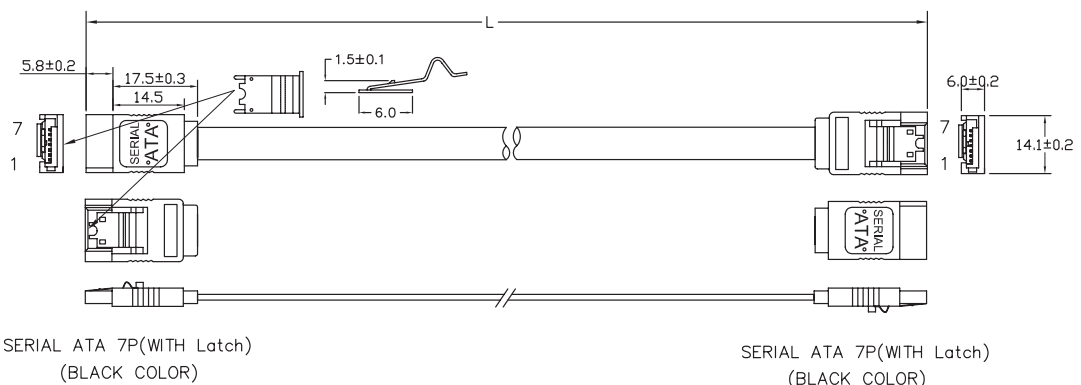

## SATA Cable with Metal Latch

Art. No.: CS0001  
CS0002  
CS0008  
CS0009

High performance internal SATA hard drive cable with speeds of up to 6 Gbps.

### Features:

- » SATA 7-pin male to male cable with metal latch
- » Max. transfer rate: 6 Gbps
- » Wire Standard: UL2725, 26AWG
- » Color: Red

Art-No.	Cable Length	EAN Code
CS0001	0.5m	4260113560488
CS0002	0.75m	4260113560495
CS0008	0.9m	4260113566664
CS0009	0.3m	4260113567128

### Package Content:

- » 1 x SATA Cable

### Package Information:

Art-No.	Packing Dimension	Packing Weight	Carton Dimension	Carton Q'ty	Carton Weight
CS0001	100 x 200mm	0.023kg	380 x 290 x 400mm	600pcs	11.1kg
CS0002	100 x 200mm	0.025kg	450 x 340 x 280mm	300pcs	8.2kg
CS0008	190 x 300mm	0.028kg	450 x 340 x 280mm	500pcs	15.4kg
CS0009	100 x 200mm	0.015kg	380 x 290 x 400mm	1000pcs	13kg