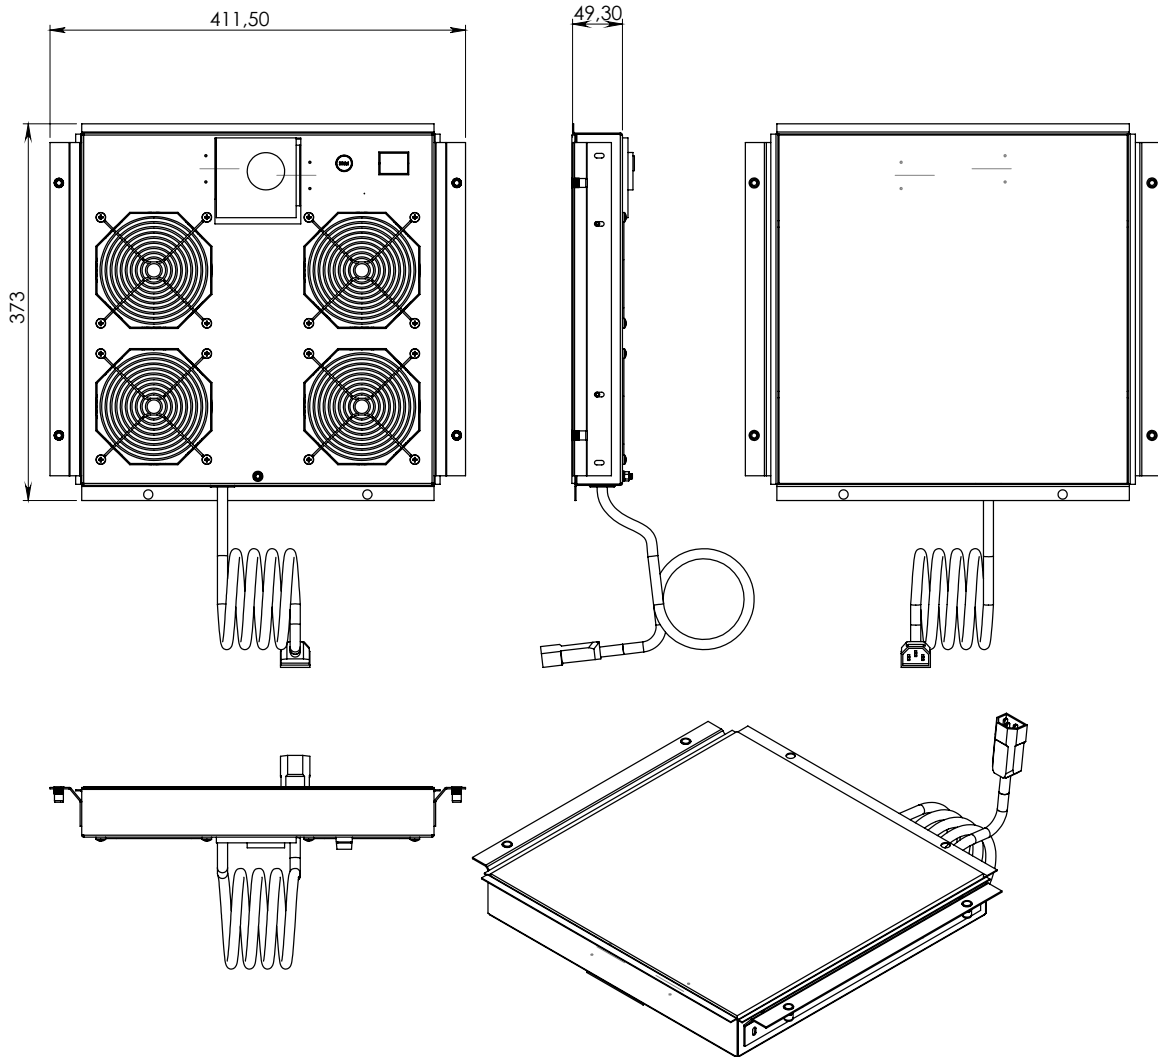

### Technical Features

Material:	0.8 mm steel
Air Flow:	95–115 CFM
Operating Voltage:	AC 220–240 V, 50/60 Hz
Fan Speed:	2700–3100 rpm
Noise:	44–49 dB (A)

These fan units are required for the ventilation of floor-standing-cabinets. They are installed under the top cover of the server- or network cabinet. It is equipped with a thermostat, fuse and power cable.

### Fan Module - RAL 9005 Black

H (mm)	D (mm)	W (mm)	Number of Fans	Weight (kg)	Part No.	EAN Code
47	375	363	2	2.90	FAS121B	8698800001447
47	375	363	4	3.95	FAS122B	8698800001461

### Fan Module - RAL 7035 Light Grey

H (mm)	D (mm)	W (mm)	Number of Fans	Weight (kg)	Part No.	EAN Code
47	375	363	2	2.90	FAS121G	8698800001430
47	375	363	4	3.95	FAS122G	8698800001454

\* The specifications and pictures are subject to change without notice.  
 \*All trade names referenced are the registered network of their respective owners.