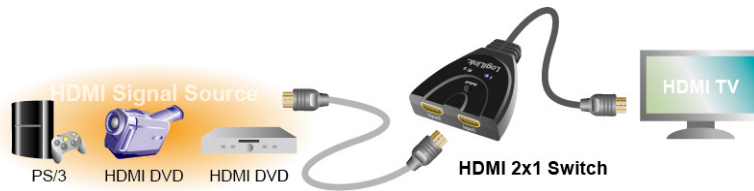

* The specifications and pictures are subject to change without notice.
*All trade names referenced are the registered network of their respective owners.