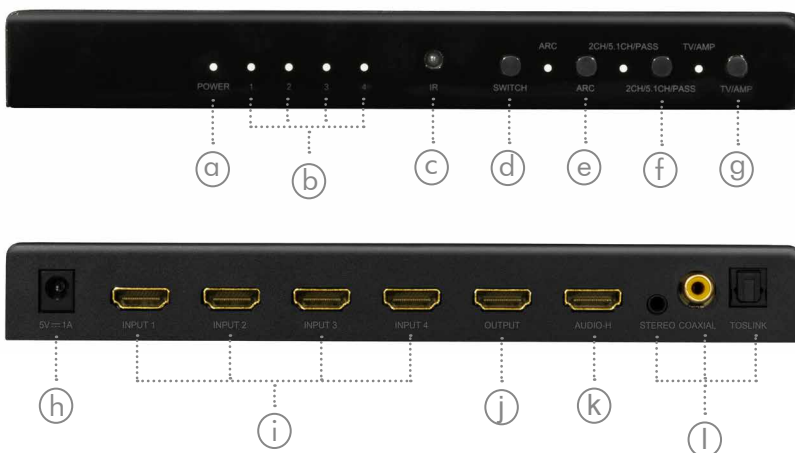

LogiLink®

4K HDMI™ Switch, 4x1 Ports
4K/60 Hz, ARC, Remote Control

Art. No.: HD0046

Allows you easily share a display with four HDMI-enabled A/V devices. Features four independent inputs that each support 4K resolution and 7.1 surround sound audio. Also, the audio embedded in HDMI can be extracted via HDMI, Toslink or Coaxial and the switch can return the audios to AV receivers with audio return channel (ARC) function.

Features:

- » Allows up to four HDMI sources to be connected to one HDMI display
- » Supports manual switching or remote switching
- » Enables the most recently activated video source to be displayed automatically
- » Supports digital audio output simultaneously: Audio-H (HDMI only for audio), Stereo, Toslink and Coaxial
- » Resolution up to UHD 4K@60 Hz (YUV 4:4:4) and Full 3D
- » Bandwidth up to 18 Gbps (6 Gbps at 600 MHz per channel)
- » Supports HDCP 2.2, DDC, HDR, ARC and CEC functions
- » Supports 36 bit Deep Color (12 bit per channel)
- » Supports LPCM 7.1, Dolby TrueHD and DTS-HD Master Audio™

- (a) Power LED indicator
- (b) HDMI input 1–4 ports LED indicator
- (c) IR signal receiver
- (d) HDMI input switch button
- (e) ARC On/Off button and LED indicator
- (f) 2CH/5.1CH/PASS audio mode switch button and LED indicator
- (g) TV/AMP switch button and LED indicator for PASS mode
- (h) DC 5 V input
- (i) HDMI input 1–4 ports
- (j) HDMI output port
- (k) Audio-H: HDMI output audio only
- (l) Audio output ports