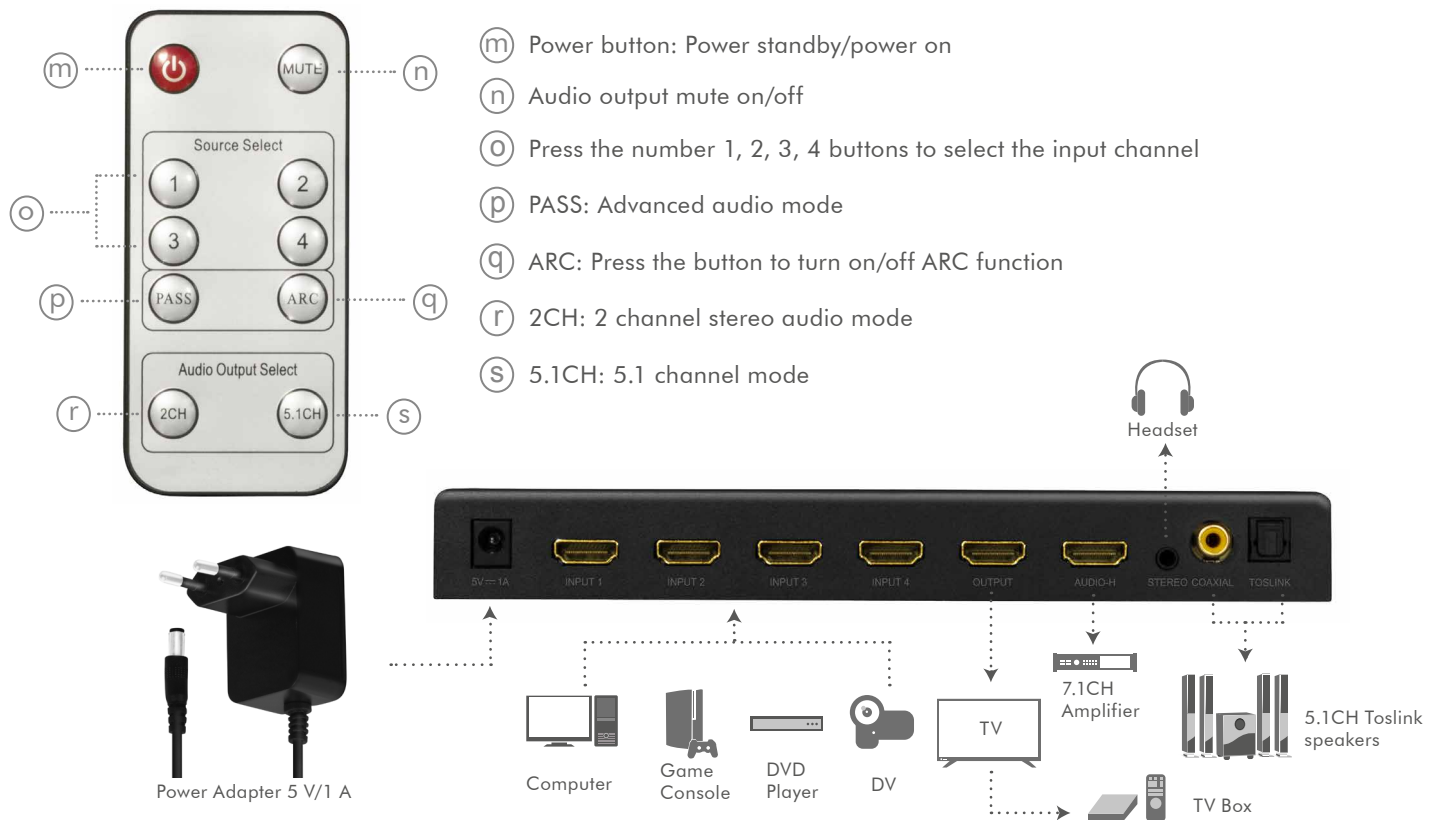

Specifications:

Input Ports	4x HDMI-A female, 1x DC power jack
Output Ports	1x HDMI-A female, 1x Stereo, 1x Coaxial, 1x Toslink, 1x HDMI audio
HDMI Version	2.0
HDCP Version	2.2
HDMI ARC	Yes
HDMI HDR	Yes
Output Resolution	480i/60 Hz, 576i/50 Hz, 1080i/50/60 Hz, 480p/60 Hz, 576p/50 Hz, 720p/50/60 Hz, 1080p/24/25/30/50/60 Hz, 4K@24/25/30 Hz, 4K@50/60 Hz
Video Bandwidth	Up to 18 Gbps
3D Supporting	Yes
Input and Output DDC Signal	Yes
SPDIF Interface	Yes
Chassis Material	Metal
LED Indicator	Yes
IR Remote Support	Yes
Power Consumption	5 W max.
Power Supply	5 V/1 A
Uncompressed Audio	LPCM 7.1
Compressed Audio	HDMI: DTS-HD Master Audio™, Dolby TrueHD SPDIF: DTS/Dolby Digital Coaxial: DTS/Dolby Digital
Operating Temperature	0–70°C
Operating Humidity	10–85% RH (no condensation)
Dimensions	21 x 6.6 x 2.6 cm
Weight	356 g

*The specifications and pictures are subject to change without prior notice.
*All trade names referenced are the registered trademarks of their respective owners.