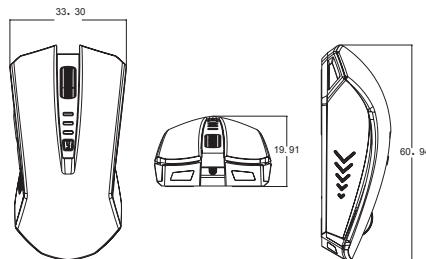

Physical Characteristics:

* The specifications and pictures are subject to change without notice.
*All trade names referenced are the registered network of their respective owners.