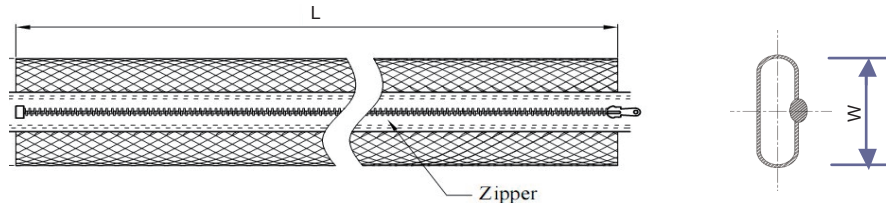

Art No. KAB0046-49

Flexible Cable Wrap with Zipper

Ideal for quick and easy cable management in homes, offices, and even industrial facilities.

Whether your problem is getting past large connectors or not wanting to disconnect complex cable runs, this zipper cable sleeve side-entry braided wrap is an ideal cable management solution. With the Zipper Sleeve, keeping those pesky cables tidy is a zip away.

Feature:

- Bundles cables at any point along the run, easily avoiding large connectors and plugs for quick and easy installation
- The versatility of a cable wrap and the 360° protection of a braided sleeving.
- Zipper provides maximum security for cables, unlike other side-entry or split braided sleeving that can easily be removed by accident
- Heavy duty polyester construction ensures great durability
- Perfect for applications where the cables are already installed, just wrap the Zipper Sleeve around your cable bundle and attach the zipper slider which brings the two sides together to hide and conceal multiple cords.

Technical Data:

Material	Polyester
Operating Temperature	-50°C to 150°C
Melting Point	240°C±10°C
Flammability	VW-1
Standard Color	Black

* The specifications and pictures are subject to change without notice.
*All trade names referenced are the registered network of their respective owners.

Art No. KAB0046-49

Flexible Cable Wrap with Zipper

Part no.	Nominal Size (W)	Max. Bundle Dia. (I)	Packing (L)	EAN Code
KAB0046	30mm	20mm	1.000mm	4052792033526
KAB0047	30mm	20mm	2.000mm	4052792033533
KAB0048	50mm	35mm	1.000mm	4052792033540
KAB0049	50mm	35mm	2.000mm	4052792033557