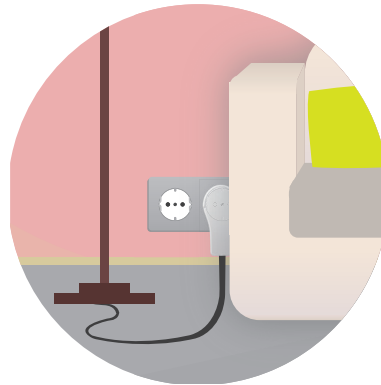

LogiLink®

Flat Angle Plug For Self-Assembly

Art. No.: LPS228

Space saving flat design allowing you to push the furniture up against the wall.

Features:

- » CEE 7/7 plug, 250V/16A, extra flat, IP20
- » Suitable for 1.0mm²/1.5mm² cable
- » For self-assembly
- » With ergonomic folding handle
- » Flat connector fits behind all furniture
- » With safety shutter
- » Color: white

With ergonomic folding handle

Flat plug fits all furniture

**Self-
Assembly**

**250V
16A**

**Suitable for
1.5mm²
Cable**

**with
Safety
Shutter**

Package Contents:

- » 1 x Flat Plug