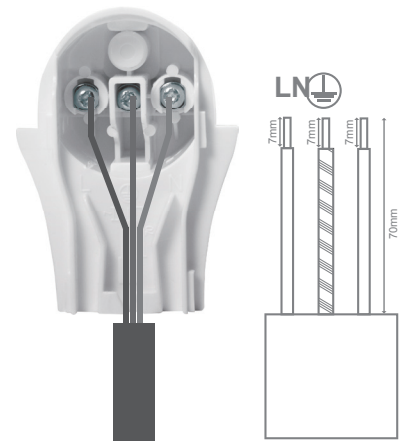

LogiLink®

Flat Angle Plug For Self-Assembly

Art. No.: LPS228

Space saving flat design allowing you to push the furniture up against the wall.

Features:

- » CEE 7/7 plug, 250V/16A, extra flat, IP20
- » Suitable for 1.0mm²/1.5mm² cable
- » For self-assembly
- » With ergonomic folding handle
- » Flat connector fits behind all furniture
- » With safety shutter
- » Color: white

With ergonomic folding handle

Flat plug fits all furniture

**Self-
Assembly**

**250V
16A**

**Suitable for
1.5mm²
Cable**

**with
Safety
Shutter**

Package Contents:

- » 1 x Flat Plug

Package Informations:

- » Packing Dimension: 135 x 160 x 50mm
- » Packing Weight: 0.05kg
- » Carton Dimension: 420 x 235 x 190mm
- » Carton Q'ty: 100pcs
- » Carton Weight: 6kg

RoHS
compliant

* The connection must be installed by a qualified electrician!