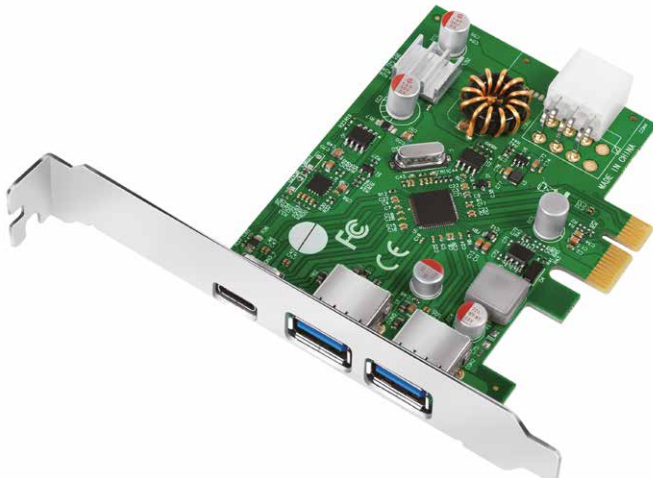

LogiLink®

USB 3.2 Gen 1 PCIe Card 2 x USB-A + 1 x USB-C™ PD Ports

Art. No.: PC0090

This USB 3.2 Gen 1 PCI Express Card with 5 Gbps data transfer speed, upgrades your current system by an additional USB-C PD 3.0 port and two USB 3.2 Gen 1 ports. Supports 30 W power delivery for fast charging USB-C device.

Features:

- » Compliant with PCI-Express 2.0 specification
- » Data transfer rate up to 5 Gbps
- » Supports USB-C PD 3.0 with max. 30 W power output
- » 2x USB 3.2 Gen 1 Type-A and 1x USB 3.2 Gen 1 Type-C ports
- » Supports Windows and Linux

⚡ USB 3.2 Gen 1 type-C port
Up to 5 Gbps data transfer rate
Power delivery up to 30 W

2x USB 3.2 Gen 1 type-A port

ATX 6-pin power supply

Connect to a
PCIe slot

Download the driver online if required: <http://downloads.2direct.de/treiber/PC0090.zip>

Chipset	VL805
Interface	PCI-E 2.0 x1
Expansions	2x USB-A Female + 1x USB-C Female
USB Standard	USB 3.2 Gen 1
Transfer Rate	Up to 5 Gbps
USB-A Power Output	Max. 5 V/0.9 A (4.5 W)
USB-C Power Delivery	5 V/3 A (15 W), 9 V/3 A (27 W), 12 V/2.5 A (30 W), 15 V/2 A (30 W), 20 V/1.5 A (30 W) *Total output 30 W max.
Power By	PCI Express bus power & ATX 6-pin
Protection	Over-voltage, over-current and over-temperature
Hot Plug and Plug & Play	Yes
Compatibility	Windows 7, 8.x, 10, 11, Windows Server 2008 R2 32/64 bit, 2012 R2, 2016, 2019, 2022 and Linux Kernel 2.6 or later
Operating Temperature	0–85°C
Operating Humidity	0–95% RH (no condensation)
Dimensions	12 x 10.3 x 2.15 cm
Weight	60 g