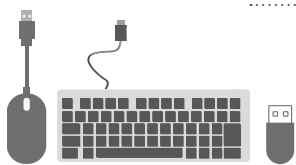

LogiLink®

USB 3.2 Gen 1 PCIe Card 2 x USB-A + 1 x USB-C™ PD Ports

Art. No.: PC0090

This USB 3.2 Gen 1 PCI Express Card with 5 Gbps data transfer speed, upgrades your current system by an additional USB-C PD 3.0 port and two USB 3.2 Gen 1 ports. Supports 30 W power delivery for fast charging USB-C device.

Features:

- » Compliant with PCI-Express 2.0 specification
- » Data transfer rate up to 5 Gbps
- » Supports USB-C PD 3.0 with max. 30 W power output
- » 2x USB 3.2 Gen 1 Type-A and 1x USB 3.2 Gen 1 Type-C ports
- » Supports Windows and Linux

⚡ USB 3.2 Gen 1 type-C port
Up to 5 Gbps data transfer rate
Power delivery up to 30 W

2x USB 3.2 Gen 1 type-A port

ATX 6-pin power supply

Connect to a
PCIe slot

Download the driver online if required: <http://downloads.2direct.de/treiber/PC0090.zip>

Low Profile Bracket included

*The specifications and pictures are subject to change without prior notice.
*All trade names referenced are the registered trademarks of their respective owners.