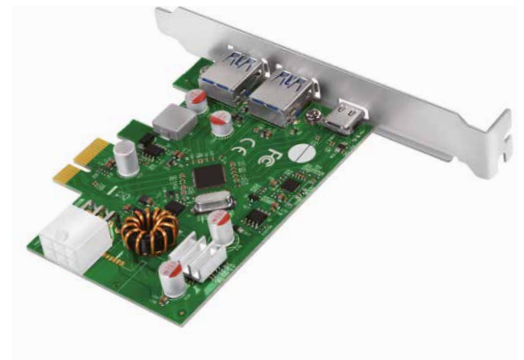

LogiLink®

USB 3.2 Gen 1 PCIe Card 2 x USB-A + 1 x USB-C™ PD Ports

Art. No.: PC0090

This USB 3.2 Gen 1 PCI Express Card with 5 Gbps data transfer speed, upgrades your current system by an additional USB-C PD 3.0 port and two USB 3.2 Gen 1 ports. Supports 30 W power delivery for fast charging USB-C device.

Features:

- » Compliant with PCI-Express 2.0 specification
- » Data transfer rate up to 5 Gbps
- » Supports USB-C PD 3.0 with max. 30 W power output
- » 2x USB 3.2 Gen 1 Type-A and 1x USB 3.2 Gen 1 Type-C ports
- » Supports Windows and Linux

⚡ USB 3.2 Gen 1 type-C port
Up to 5 Gbps data transfer rate
Power delivery up to 30 W

2x USB 3.2 Gen 1 type-A port

ATX 6-pin power supply

Connect to a
PCIe slot

Download the driver online if required: <http://downloads.2direct.de/treiber/PC0090.zip>

Chipset	VL805
Interface	PCI-E 2.0 x1
Expansions	2x USB-A Female + 1x USB-C Female
USB Standard	USB 3.2 Gen 1
Transfer Rate	Up to 5 Gbps
USB-A Power Output	Max. 5 V/0.9 A (4.5 W)
USB-C Power Delivery	5 V/3 A (15 W), 9 V/3 A (27 W), 12 V/2.5 A (30 W), 15 V/2 A (30 W), 20 V/1.5 A (30 W) *Total output 30 W max.
Power By	PCI Express bus power & ATX 6-pin
Protection	Over-voltage, over-current and over-temperature
Hot Plug and Plug & Play	Yes
Compatibility	Windows 7, 8.x, 10, 11, Windows Server 2008 R2 32/64 bit, 2012 R2, 2016, 2019, 2022 and Linux Kernel 2.6 or later
Operating Temperature	0–85°C
Operating Humidity	0–95% RH (no condensation)
Dimensions	12 x 10.3 x 2.15 cm
Weight	60 g