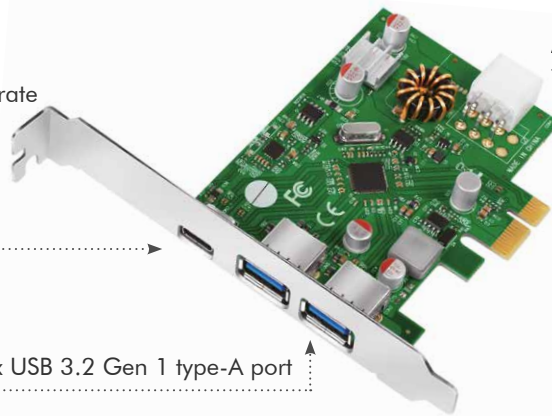

LogiLink®

USB 3.2 Gen 1 PCIe Card 2 x USB-A + 1 x USB-C™ PD Ports

Art. No.: PC0090

This USB 3.2 Gen 1 PCI Express Card with 5 Gbps data transfer speed, upgrades your current system by an additional USB-C PD 3.0 port and two USB 3.2 Gen 1 ports. Supports 30 W power delivery for fast charging USB-C device.

Features:

- » Compliant with PCI-Express 2.0 specification
- » Data transfer rate up to 5 Gbps
- » Supports USB-C PD 3.0 with max. 30 W power output
- » 2x USB 3.2 Gen 1 Type-A and 1x USB 3.2 Gen 1 Type-C ports
- » Supports Windows and Linux

⚡ USB 3.2 Gen 1 type-C port
Up to 5 Gbps data transfer rate
Power delivery up to 30 W

2x USB 3.2 Gen 1 type-A port

ATX 6-pin power supply

Connect to a
PCIe slot

Download the driver online if required: <http://downloads.2direct.de/treiber/PC0090.zip>

Chipset	VL805
Interface	PCI-E 2.0 x1
Expansions	2x USB-A Female + 1x USB-C Female
USB Standard	USB 3.2 Gen 1
Transfer Rate	Up to 5 Gbps
USB-A Power Output	Max. 5 V/0.9 A (4.5 W)
USB-C Power Delivery	5 V/3 A (15 W), 9 V/3 A (27 W), 12 V/2.5 A (30 W), 15 V/2 A (30 W), 20 V/1.5 A (30 W) *Total output 30 W max.
Power By	PCI Express bus power & ATX 6-pin
Protection	Over-voltage, over-current and over-temperature
Hot Plug and Plug & Play	Yes
Compatibility	Windows 7, 8.x, 10, 11, Windows Server 2008 R2 32/64 bit, 2012 R2, 2016, 2019, 2022 and Linux Kernel 2.6 or later
Operating Temperature	0–85°C
Operating Humidity	0–95% RH (no condensation)
Dimensions	12 x 10.3 x 2.15 cm
Weight	60 g