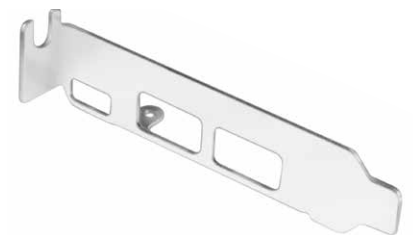

⚡ USB 3.2 Gen 1 type-C port
Up to 5 Gbps data transfer rate
Power delivery up to 30 W

2x USB 3.2 Gen 1 type-A port

ATX 6-pin power supply

Connect to a
PCIe slot

Download the driver online if required: <http://downloads.2direct.de/treiber/PC0090.zip>

Low Profile Bracket included

*The specifications and pictures are subject to change without prior notice.
*All trade names referenced are the registered trademarks of their respective owners.

Specifications: