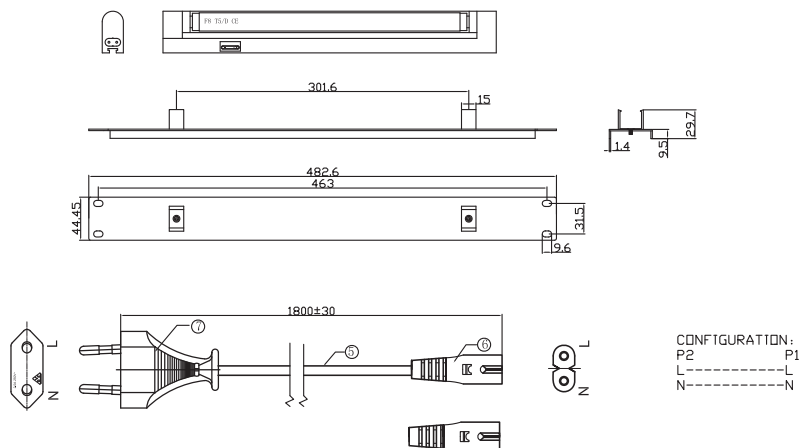

19" Lighting Unit 1U

Technical Features

1.2mm steel

11W power consumption

Voltage AC220-240V, 50/60Hz

Electrostatic powder paint

RAL7035 Light Grey or RAL9005 Black

Part-No.	Color	Height U	Depth (D) mm	Width (W) mm	EAN Code
PWR118	Light Grey	1U	53	483	4052792026412
PWR119	Black	1U	53	483	4052792026429

Technical Drawings

PWR118 / PWR119

www.logilink.com

RoHS
 compliant

Made in China

* The specifications and pictures are subject to change without notice.
 *All trade names referenced are the registered trademark of their respective owners.

Package Contents

1 x 19" Lighting unit 1U

Packaging Informations

Packing Dimension	483 x 60 x 45mm (PWR118) / 483 x 60 x 46mm (PWR119)
Packing Weight	0.5kg
Carton Dimension	530 x 570 x 340mm
Carton Q'ty	15pc
Carton Weight	45kg