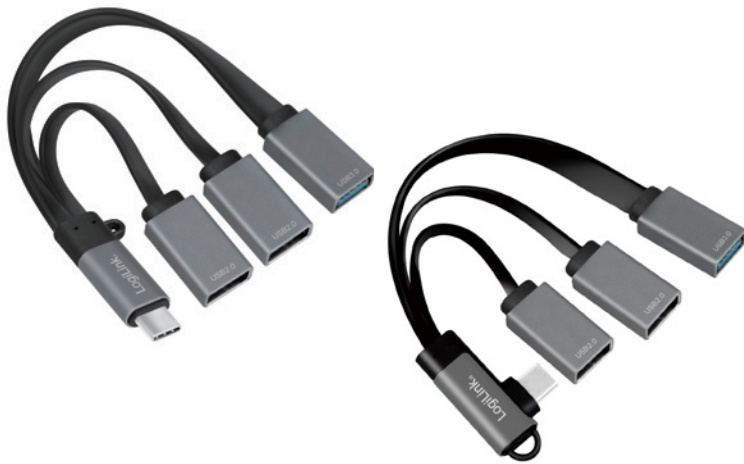

## USB-C™ 3-Port Cable Hub

USB-C 3.2 Gen 1 male to USB-A female

Art. No.: UA0315  
UA0361

**Perfect  
Travel Companion**  
for easy storage and transport

RoHS  
compliant

\*The specifications and pictures are subject to change without prior notice.  
\*All trade names referenced are the registered trademarks of their respective owners.

## USB-C™ 3-Port Cable Hub

USB-C 3.2 Gen 1 male to USB-A female

Art. No.: UA0315  
UA0361

UA0351  
Straight Plug

UA0361  
Angled Plug

90° Right Angle Design design for playing games or watching videos, it won't impede your touch screen usage or viewing angles.

### Features:

- » Ideal for connecting USB 3.0/2.0 accessories & devices (powerbank/flash drive/hub/keyboard & mouse) on USB-C laptop (Thunderbolt 3 compatible)/tablet/smartphones
- » Ports: 1 x USB 3.0 Type A(F); 2 x USB 2.0 Type A(F)
- » Max transfer rate of 5Gbps for USB3.0 and 480Mbps for USB2.0
- » Reversible USB-C connector
- » Plug and play
- » Stylish Aluminum housing with flexible cable
- » Supports Windows 7/8/10 and MAC OS 10.x or above