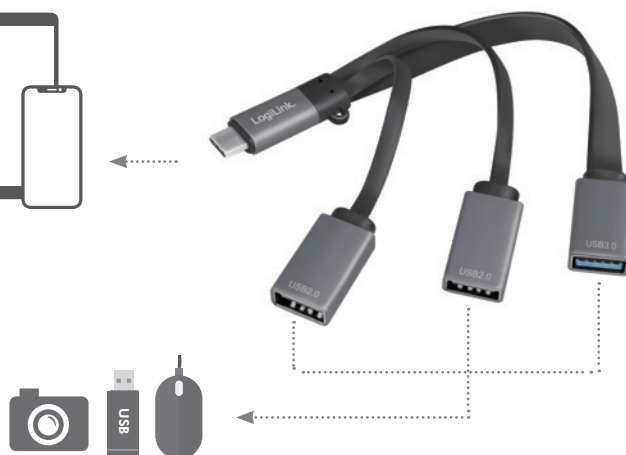

*The specifications and pictures are subject to change without prior notice.
*All trade names referenced are the registered trademarks of their respective owners.