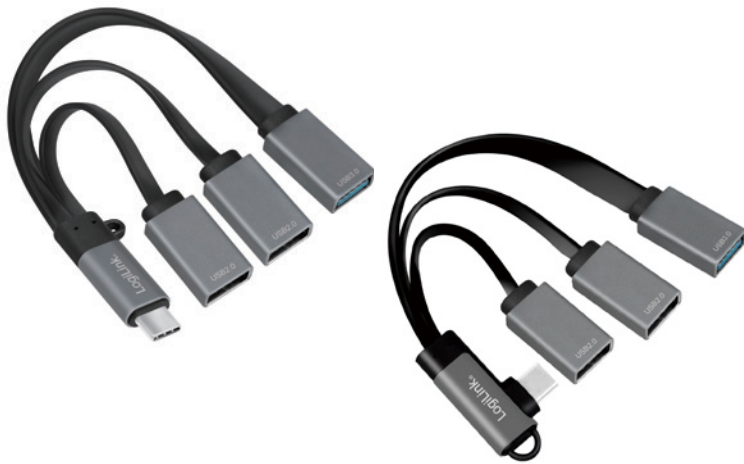

LogiLink®

USB-C™ 3-Port Cable Hub

USB-C 3.2 Gen 1 male to USB-A female

Art. No.: UA0315
UA0361

Art-No.	USB-C Plug	EAN Code
UA0315	Straight	4052792048728
UA0361	90° Angle	4052792057829

Compatible Devices:

Apple	MacBook 2015, MacBook 2016, MacBook Pro 2016, MacBook Pro 2019, iMac 2019, iPad Pro 11" 2019
Google	Pixel C
HP	Elitebook Folio G1, Elite X2 G1 1010, Elite X3, Spectr X360 13"
HTC	10
Lenovo	X1
Microsoft	Lumia 950XL, Surface Pro 7
Nintendo	Switch
Samsung	TabPro 5, S8

*Also compatible with ASUS and DELL devices with USB-C ports.