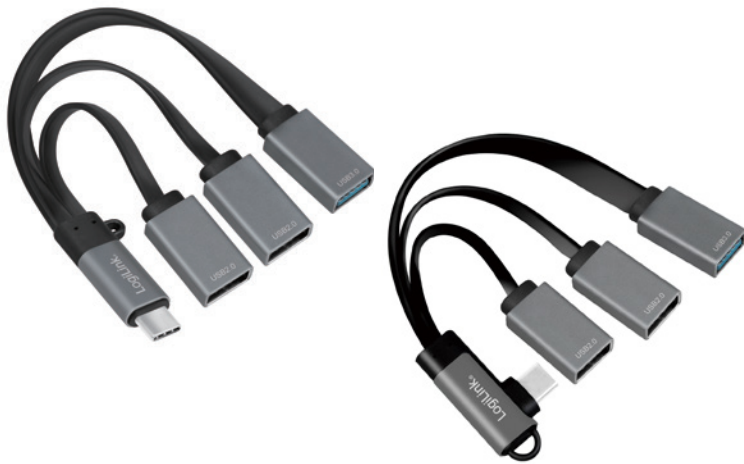

## USB-C™ 3-Port Cable Hub

USB-C 3.2 Gen 1 male to USB-A female

Art. No.: UA0315  
UA0361

**Perfect  
Travel Companion**  
for easy storage and transport

RoHS  
compliant

\*The specifications and pictures are subject to change without prior notice.  
\*All trade names referenced are the registered trademarks of their respective owners.

## USB-C™ 3-Port Cable Hub

USB-C 3.2 Gen 1 male to USB-A female

Art. No.: UA0315  
UA0361

UA0351  
Straight Plug

UA0361  
Angled Plug

90° Right Angle Design design for playing games or watching videos, it won't impede your touch screen usage or viewing angles.

### Features:

- » Ideal for connecting USB 3.0/2.0 accessories & devices (powerbank/flash drive/hub/keyboard & mouse) on USB-C laptop (Thunderbolt 3 compatible)/tablet/smartphones
- » Ports: 1 x USB 3.0 Type A(F); 2 x USB 2.0 Type A(F)
- » Max transfer rate of 5Gbps for USB3.0 and 480Mbps for USB2.0
- » Reversible USB-C connector
- » Plug and play
- » Stylish Aluminum housing with flexible cable
- » Supports Windows 7/8/10 and MAC OS 10.x or above

### Package Contents:

- » 1 x USB-C™ 3-Port Hub
- » 1 x User Manual