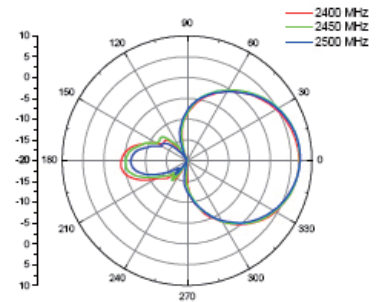

Packaging Information:

- Packing Dimension: 180 x 145 x 68mm
- Packing Weight: 0.48kg
- Carton Dimension: 380 x 376 x 320mm
- Carton Q'ty: 20pcs
- Carton Weight: 10.5kg

H-plane Co-polarization Pattern